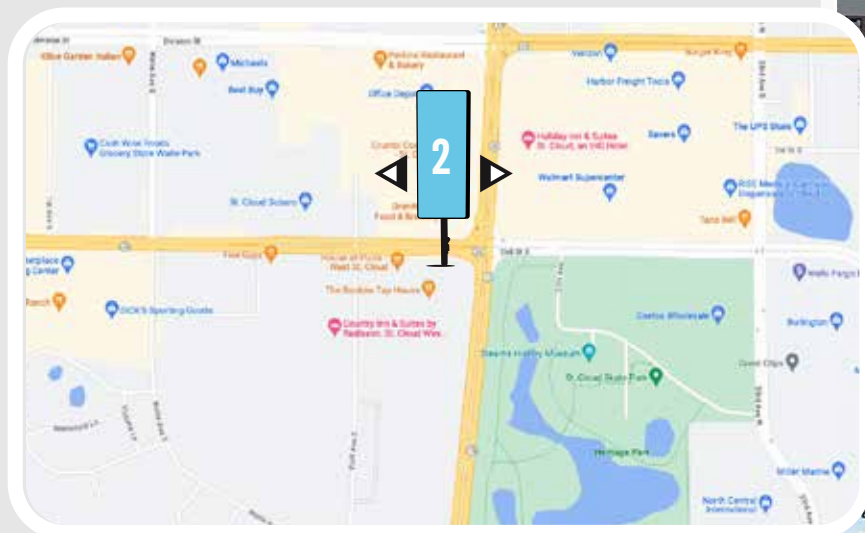

31.5 feet x 12.6 feet (wide)

Art Specs: 1200 pixels x 480 pixels (wide) @ 72dpi

52,512 views daily 1,575,360 views / month 19,166,880 views annually

GPS: 45.498793 Latitude, -94.225510 Longitude • DEC: 52.5

VERTICALNETWORK - ST, CLOUD, MN

Vertical Digital Billboard

2058-VD-EF - Digital - East Facing
2058-VD-WF - Digital - West Facing

31.5 feet x 12.6 feet (wide)

Art Specs: 1200 pixels x 480 pixels (wide) @ 72dpi

29,282 views daily 878,460 views / month 10,687,930 views annually

GPS: 45.549348 Latitude, -94.206835 Longitude • DEC: 29.3

VERTICALNETWORK - ST, CLOUD, MN

Boulder Tap House Location

3950 2nd St. S - St. Cloud, MN