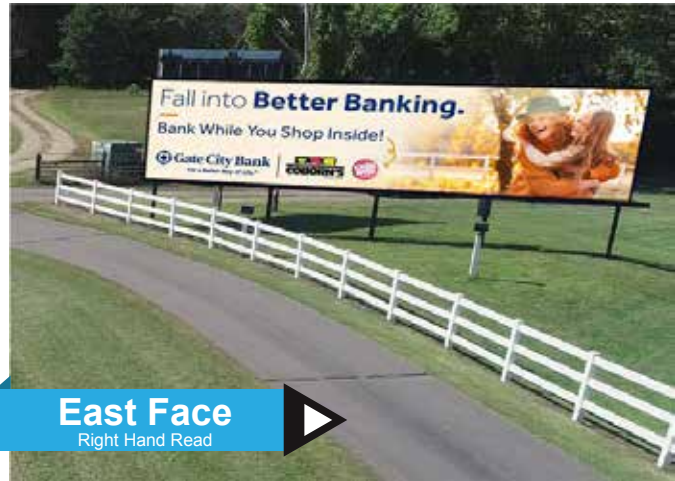

ST. CLOUD NETWORK A MEDIA KIT

IDRGBSTJEF County Road 75

8546 County Road 75 - St. Joseph, MN

Digital - East Facing

12.5 feet x 48 feet (wide)

Art Specs: 400 pixels x 1760 pixels (wide) @ 72dpi

- 18,100 views daily
- 543,000 views / month
- 6,516,000 views annually
- DEC: 18.1
- GPS: 45.563801 Latitude, -94.28591 Longitude

IDRGBMACEF Veterans Drive

5077 Veterans Dr. - St. Cloud, MN

Digital - East Facing

12 feet x 25 feet (wide)

Art Specs: 440 pixels x 960 pixels (wide) @ 72dpi

- 23,000 views daily
- 690,000 views / month
- 8,280,000 views annually
- DEC: 23
- GPS: 45.568318 Latitude, -94.220394 Longitude