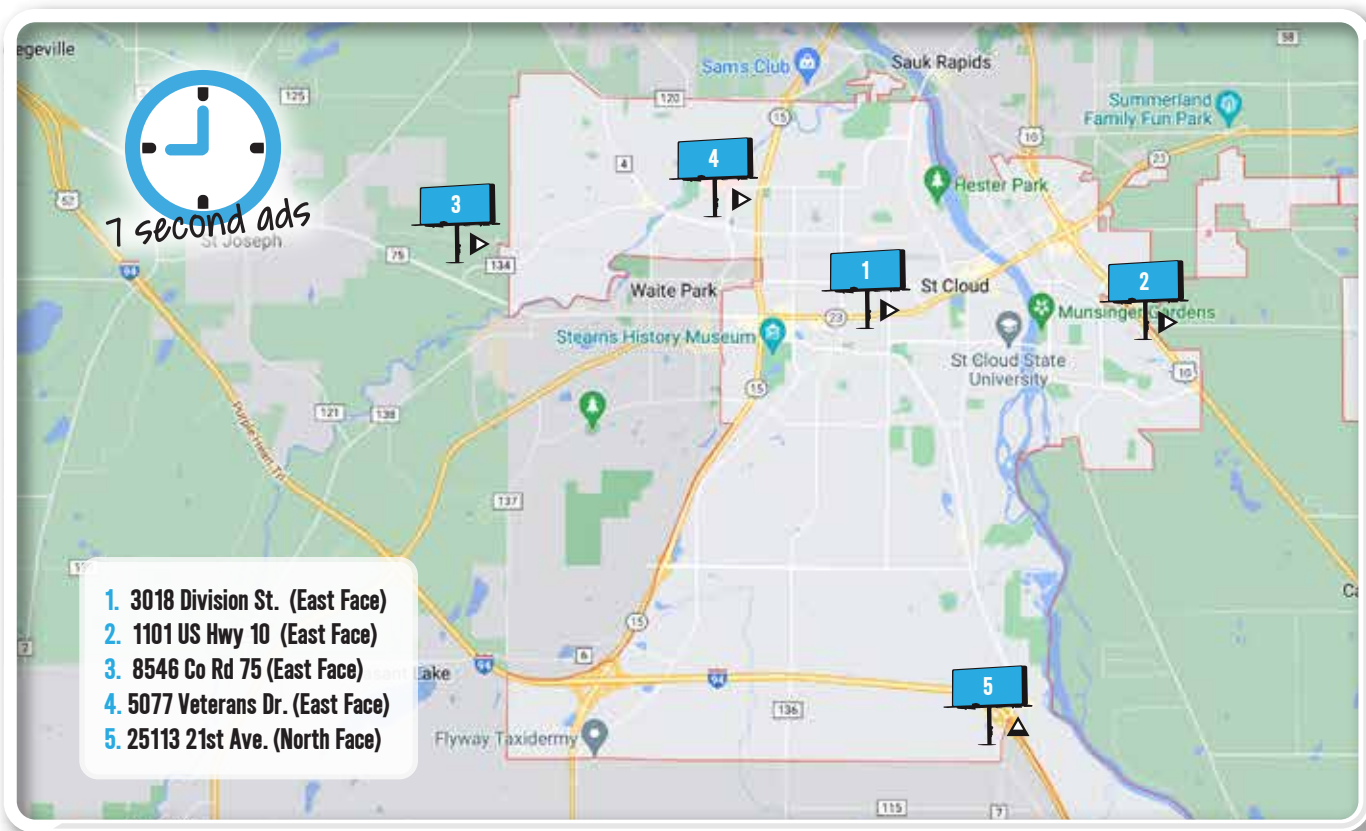

ST. CLOUD NETWORK A MEDIA KIT

1. 3018 Division St. (East Face)
2. 1101 US Hwy 10 (East Face)
3. 8546 Co Rd 75 (East Face)
4. 5077 Veterans Dr. (East Face)
5. 25113 21st Ave. (North Face)

 NETWORK A - MEDIA KIT - ST. CLOUD

www.idigitaloutdoor.com

- ▶ Network A Total DEC: 22,420 people
- ▶ Network A Total Weekly Impressions: 156,940
- ▶ Digital rates include creative design(s)
- ▶ Each digital unit displays 8 slots in 7 second intervals, 24 hours a day
- ▶ Please contact us for further details.

- 23,000 views daily
- 690,000 views / month
- 8,280,000 views annually
- DEC : 30
- GPS: 45.555516 Latitude, -94.126651 Longitude

iDRGBHWY10STCEF
US Hwy 10
1101 US Hwy 10 - St. Cloud, MN

Digital - East Facing

31.5 feet x 12.6 feet (wide)

Art Specs: 1200 pixels x 480 pixels (wide) @ 72dpi

52,512 views daily 1,575,360 views / month 19,166,880 views annually

GPS: 45.498793 Latitude, -94.225510 Longitude • DEC: 52.5