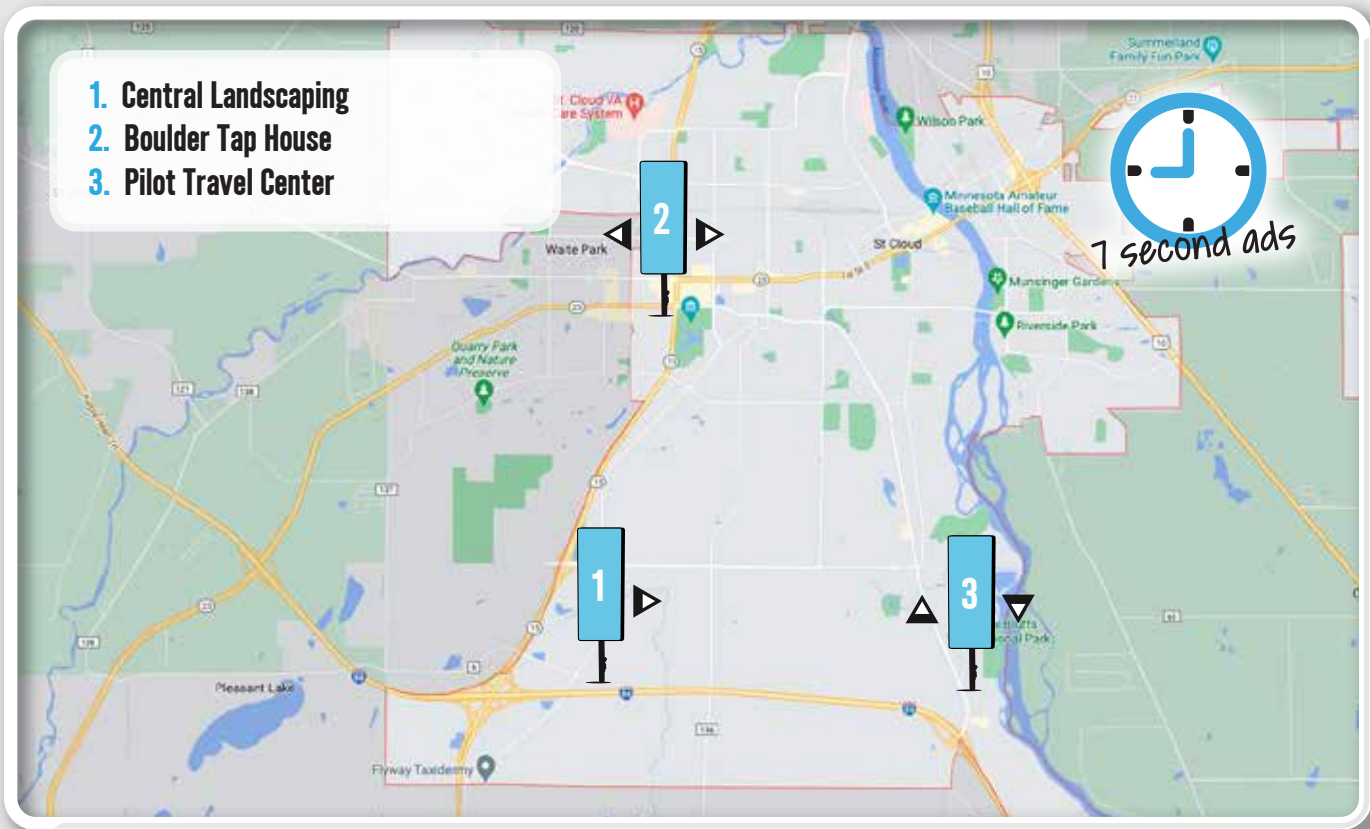

North Face
Right Hand Read

NETWORK A - MEDIA KIT - ST. CLOUD

iDIGITAL
O U T D O O R

www.idigitaloutdoor.com

- ▶ Digital rates include creative design(s)
- ▶ Each digital unit displays 8 slots in 7 second intervals, 24 hours a day
- ▶ Please contact us for further details.

ST. CLOUD

VERTICAL NETWORK

MEDIA KIT

VERTICAL NETWORK - ST. CLOUD, MN

iDIGITAL
O U T D O O R

www.idigitaloutdoor.com

Vertical Digital Billboard

2056-VD-EF - Digital - East Facing

31.5 feet x 12.6 feet (wide)

Art Specs: 1200 pixels x 480 pixels (wide) @ 72dpi

52,512 views daily 1,575,360 views / month 19,166,880 views annually

GPS: 45.498793 Latitude, -94.225510 Longitude • DEC: 52.5

29,282 views daily 878,460 views / month 10,687,930 views annually

GPS: 45.549348 Latitude, -94.206835 Longitude • DEC: 29.3

VERTICALNETWORK - ST, CLOUD, MN

Boulder Tap House Location

3950 2nd St. S - St. Cloud, MN