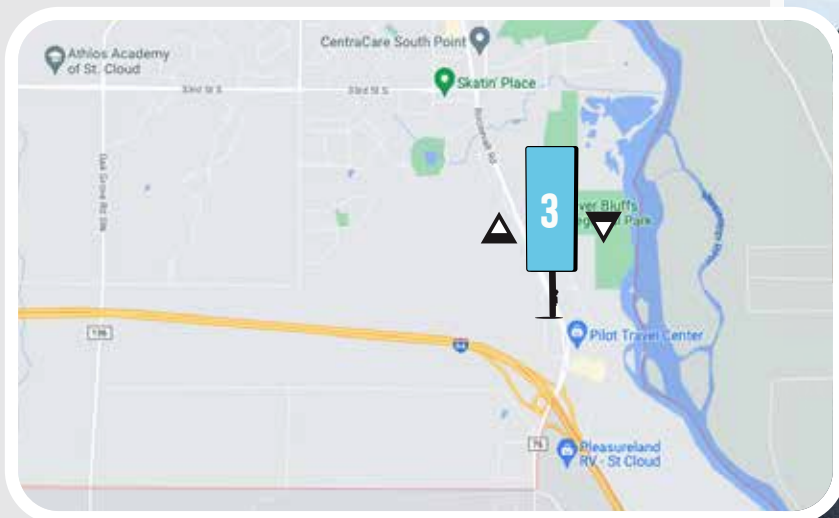

29,282 views daily 878,460 views / month 10,687,930 views annually

GPS: 45.549348 Latitude, -94.206835 Longitude • DEC: 29.3

VERTICALNETWORK - ST, CLOUD, MN

Boulder Tap House Location

3950 2nd St. S - St. Cloud, MN

2057-VD-NF - Digital - North Facing
2057-VD-SF - Digital - South Facing

31.5 feet x 12.6 feet (wide)

Art Specs: 1200 pixels x 480 pixels (wide) @ 72dpi

42,062 views daily 1,261,860 views / month 15,352,630 views annually

GPS: 45.49860 Latitude, -94.15176 Longitude • DEC: 42

VERTICALNETWORK - ST, CLOUD, MN

Pilot Travel Center Location

4145 Hadrian Rd - St Cloud, MN

North Face
Right Hand Read

South Face
Left Hand Read

www.idigitaloutdoor.com