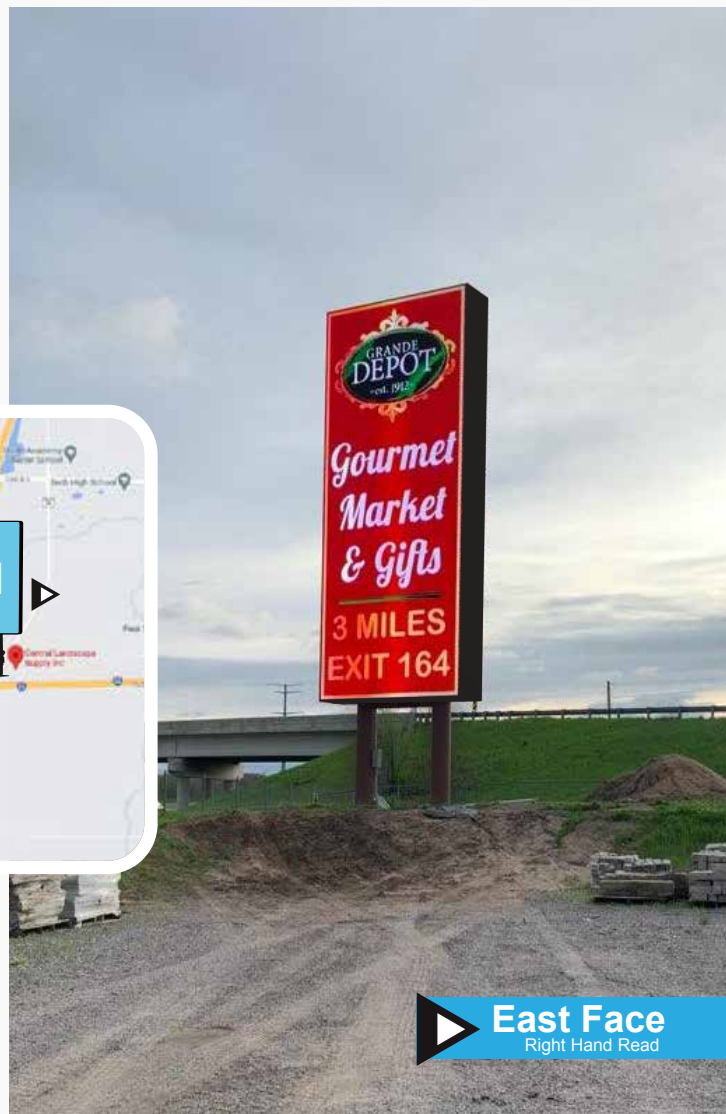

Central Landscaping Location

4026 Co. Rd 74 - St. Cloud, MN

East Face
Right Hand Read