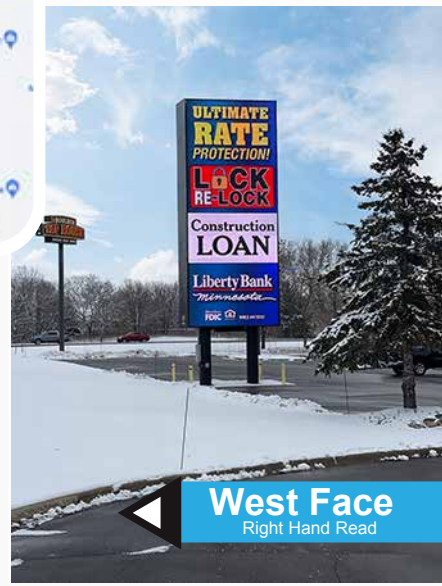

Vertical Digital Billboard

2058-VD-EF - Digital - East Facing
2058-VD-WF - Digital - West Facing

31.5 feet x 12.6 feet (wide)

Art Specs: 1200 pixels x 480 pixels (wide) @ 72dpi

29,282 views daily 878,460 views / month 10,687,930 views annually

GPS: 45.549348 Latitude, -94.206835 Longitude • DEC: 29.3

VERTICALNETWORK - ST, CLOUD, MN