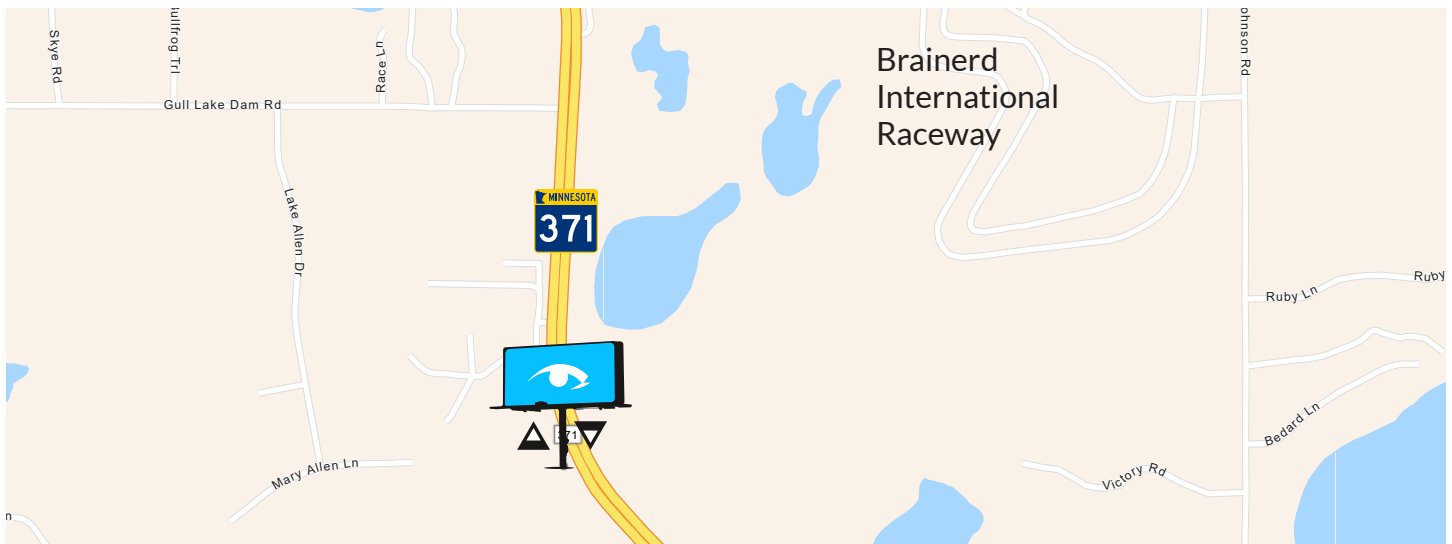

Location
46.4054 Latitude
-94.2859 Longitude

NORTH FACE
Right Hand Read

Digital IDRGBBNDNF

SOUTH FACE
Left Hand Read

Digital IDRGBBNDSF

iDIGITAL

O U T D O O R

idigitaloutdoor.com

H: 480 pixels

W: 200 pixels

23,000 views daily

690,000 views monthly

7,236,000 views annually

46.402473 Latitude

-94.280968 Longitude

Digital 2064-VD-NF