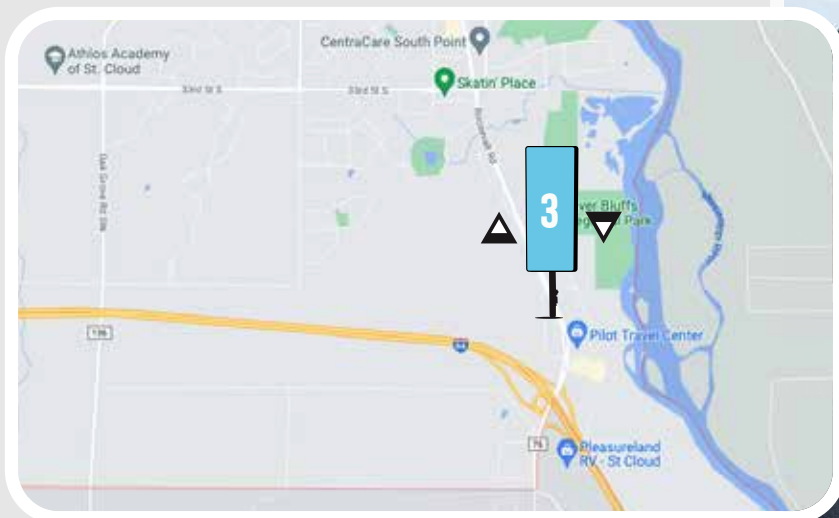

## Vertical Digital Billboard

**2057-VD-NF - Digital - North Facing**  
**2057-VD-SF - Digital - South Facing**

31.5 feet x 12.6 feet (wide)

Art Specs: 1200 pixels x 480 pixels (wide) @ 72dpi

42,062 views daily 1,261,860 views / month 15,352,630 views annually

GPS: 45.49860 Latitude, -94.15176 Longitude • DEC: 42

**VERTICALNETWORK - ST, CLOUD, MN**