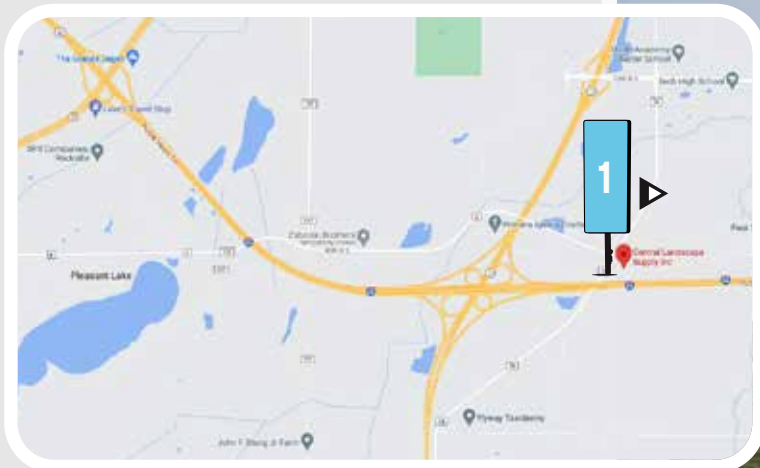

## VERTICAL NETWORK

## 2056-VD-EF - Digital - East Facing

31.5 feet x 12.6 feet (wide)

Art Specs: 1200 pixels x 480 pixels (wide) @ 72dpi

52,512 views daily 1,575,360 views / month 19,166,880 views annually

GPS: 45.498793 Latitude, -94.225510 Longitude • DEC: 52.5