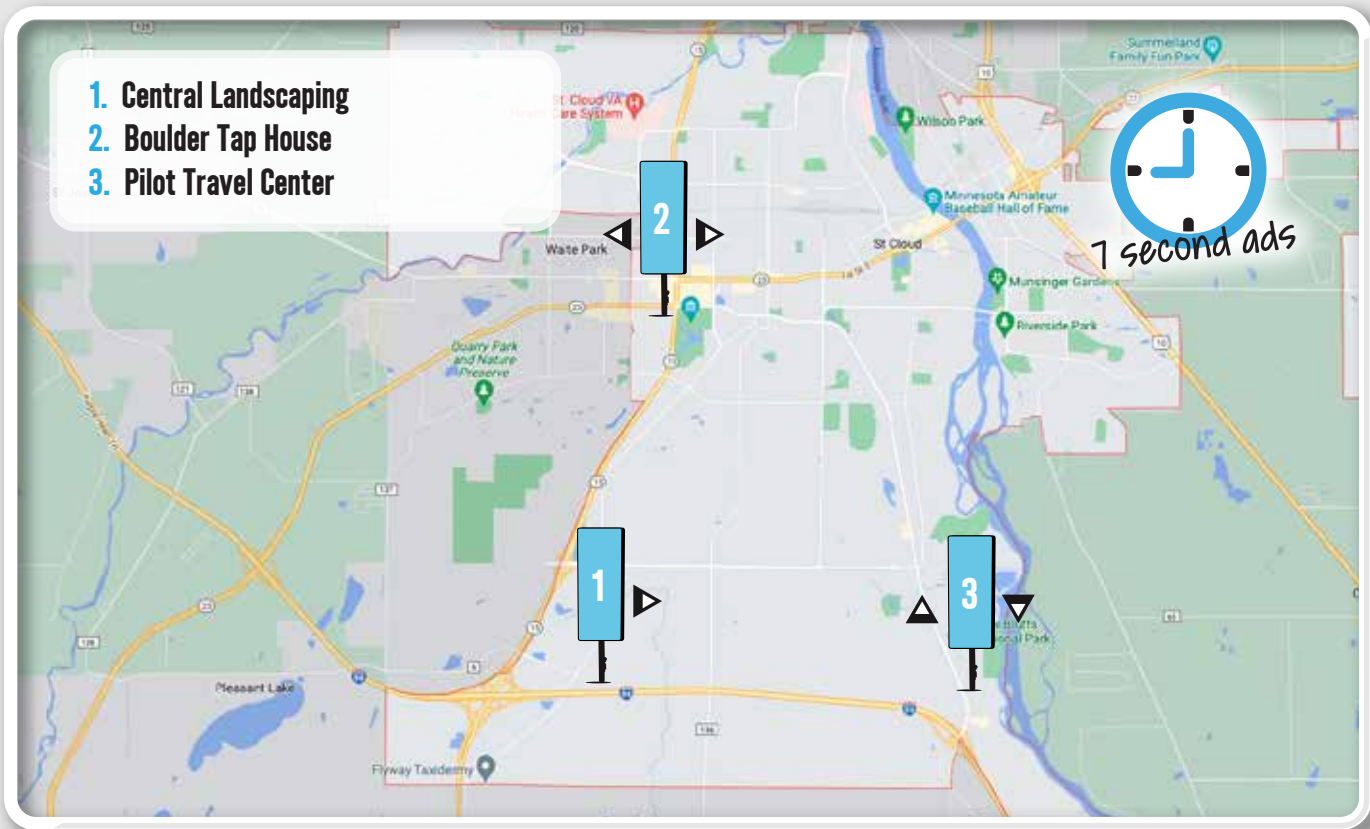

ST. CLOUD

VERTICAL NETWORK

MEDIA KIT

VERTICAL NETWORK - ST. CLOUD, MN

www.idigitaloutdoor.com