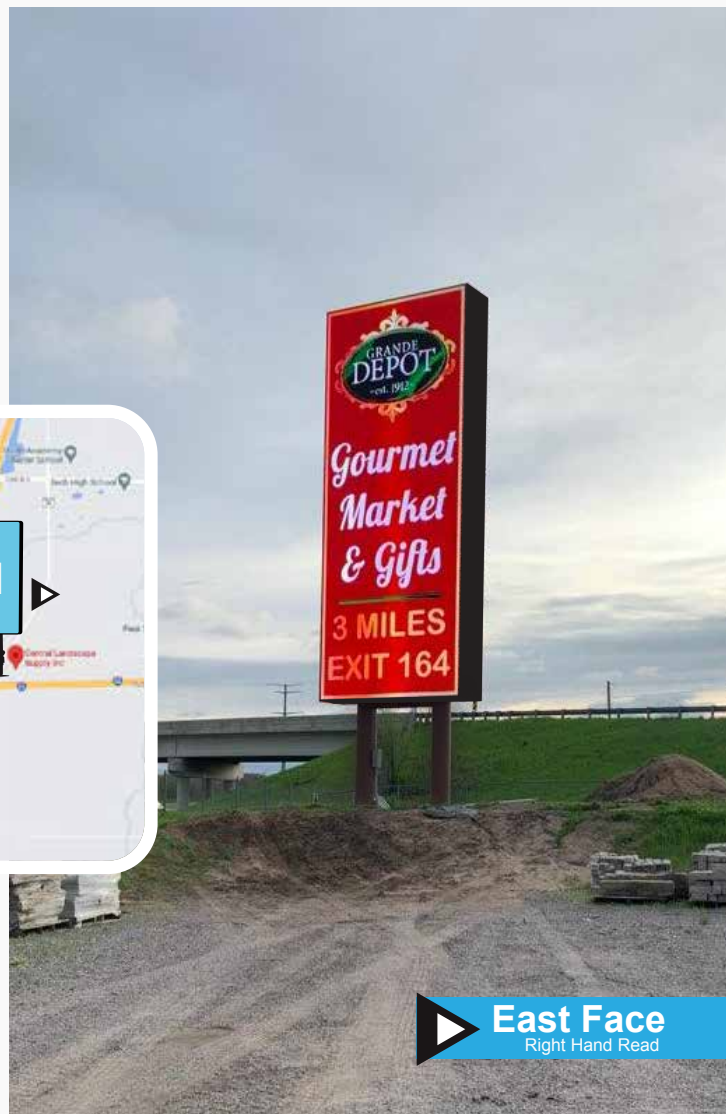

Central Landscaping Location

4026 Co. Rd 74 - St. Cloud, MN

www.idigitaloutdoor.com

- Digital rates include creative design(s)
- Each digital unit displays 8 slots in 7 second intervals, 24 hours a day
- Please contact us for further details

VERTICAL NETWORK - ST, CLOUD, MN