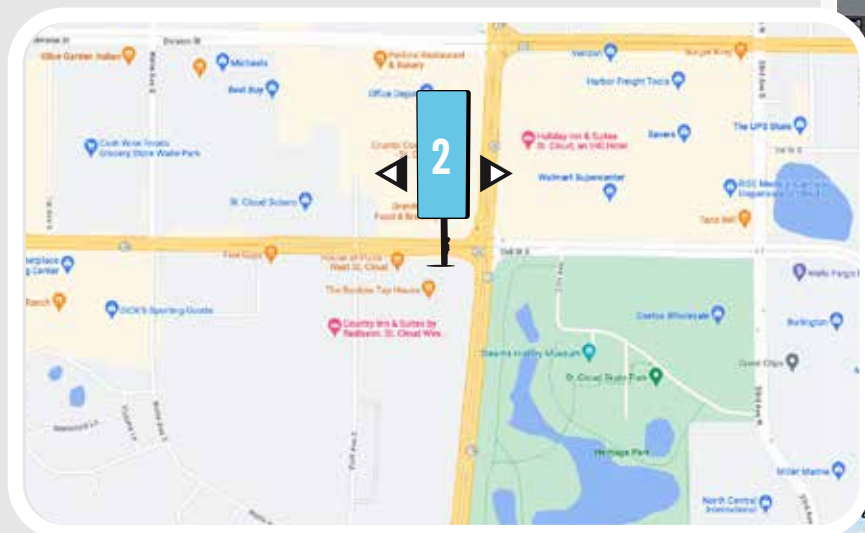

## Vertical Digital Billboard

**2058-VD-EF - Digital - East Facing**  
**2058-VD-WF - Digital - West Facing**

31.5 feet x 12.6 feet (wide)

Art Specs: 1200 pixels x 480 pixels (wide) @ 72dpi

29,282 views daily 878,460 views / month 10,687,930 views annually

GPS: 45.549348 Latitude, -94.206835 Longitude • DEC: 29.3

**VERTICALNETWORK - ST, CLOUD, MN**