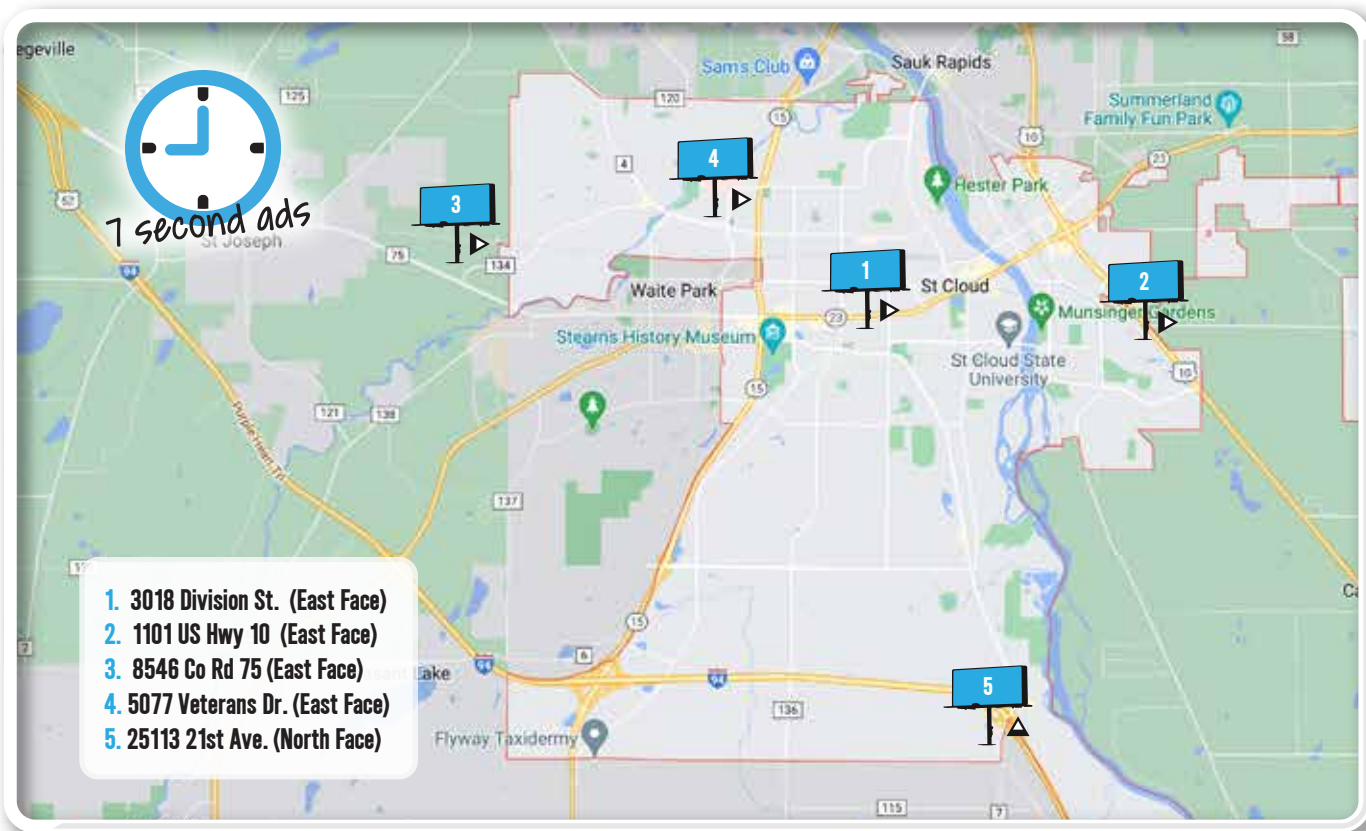

ST. CLOUD NETWORK A MEDIA KIT

 NETWORK A - MEDIA KIT - ST. CLOUD

www.idigitaloutdoor.com

- ▶ Network A Total DEC: 22,420 people
- ▶ Network A Total Weekly Impressions: 156,940
- ▶ Digital rates include creative design(s)
- ▶ Each digital unit displays 8 slots in 7 second intervals, 24 hours a day
- ▶ Please contact us for further details.

- 23,000 views daily
- 690,000 views / month
- 8,280,000 views annually
- DEC : 30
- GPS: 45.555516 Latitude, -94.126651 Longitude

iDRGBHWY10STCEF
US Hwy 10
1101 US Hwy 10 - St. Cloud, MN

Digital - East Facing

10.6 feet x 36 feet (wide)

Art Specs: 320 pixels x 1088 pixels (wide) @ 72dpi

- 26,000 views daily
- 780,000 views / month
- 9,360,000 views annually
- DEC: 26
- GPS: 45.555516 Latitude, -94.126651 Longitude

IDRGBSTJEF County Road 75

8546 County Road 75 - St. Joseph, MN

Digital - East Facing

12.5 feet x 48 feet (wide)

Art Specs: 400 pixels x 1760 pixels (wide) @ 72dpi

- 18,100 views daily
- 543,000 views / month
- 6,516,000 views annually
- DEC: 18.1
- GPS: 45.563801 Latitude, -94.28591 Longitude