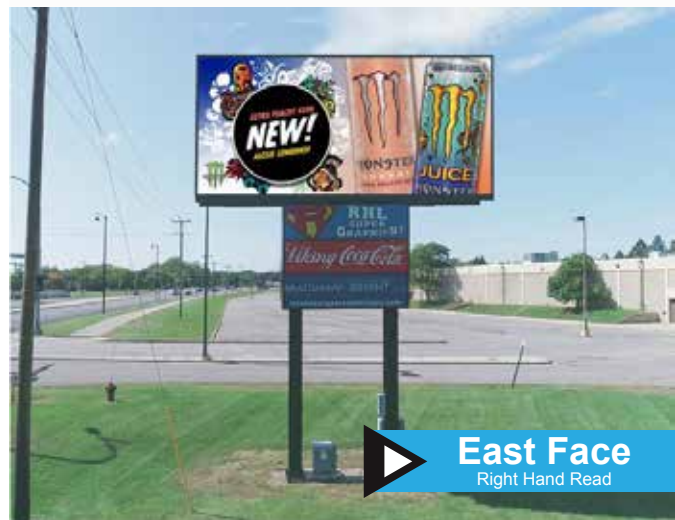

East Face
Right Hand Read

NETWORK A - MEDIA KIT - ST. CLOUD

www.idigitaloutdoor.com

- ▶ Digital rates include creative design(s)
- ▶ Each digital unit displays 8 slots in 7 second intervals, 24 hours a day
- ▶ Please contact us for further details.