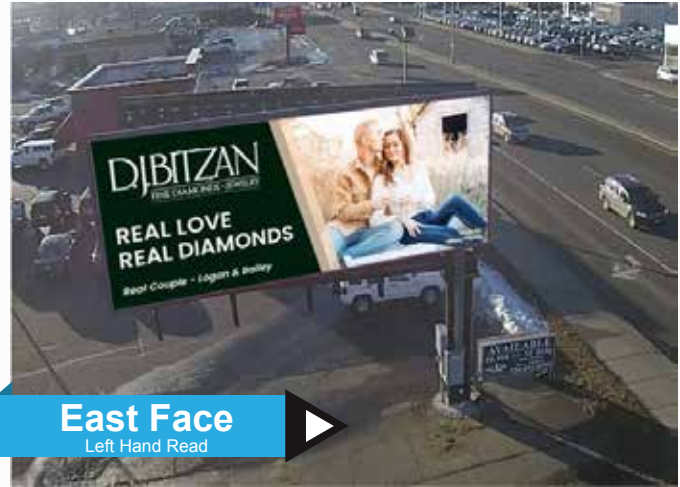

ST. CLOUD NETWORK A MEDIA KIT

NETWORK A - MEDIA KIT - ST. CLOUD

iDRGBDIVEF
Division St. / Hwy 23
3018 Division St. S - St. Cloud, MN

Digital - East Facing

12.6 feet x 31.5 feet (wide)

Art Specs: 480 pixels x 1200 pixels (wide) @ 72dpi

- 23,000 views daily
- 690,000 views / month
- 8,280,000 views annually
- DEC : 30
- GPS: 45.555516 Latitude, -94.126651 Longitude

iDRGBHWY10STCEF
US Hwy 10
1101 US Hwy 10 - St. Cloud, MN

Digital - East Facing

10.6 feet x 36 feet (wide)

Art Specs: 320 pixels x 1088 pixels (wide) @ 72dpi

- 26,000 views daily
- 780,000 views / month
- 9,360,000 views annually
- DEC: 26
- GPS: 45.555516 Latitude, -94.126651 Longitude