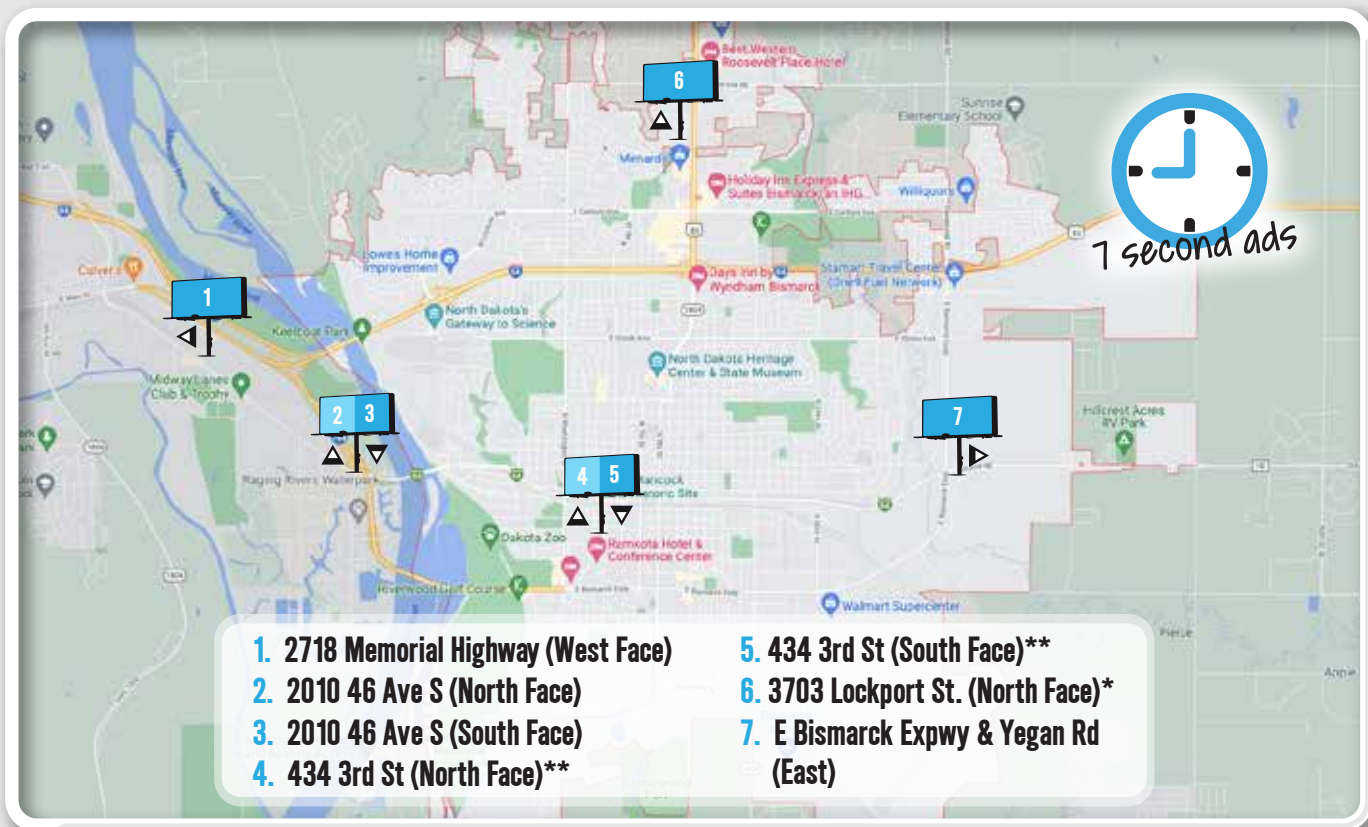

BISMARCK-MANDAN NETWORK B MEDIA KIT

▶ *No competing banks or financial institutions

▶ **No competing restaurants (Fast Food, Fast Casual, or Full Service)

iDIGITAL
O U T D O O R

www.idigitaloutdoor.com

- Digital rates include creative design(s)
- Each digital unit displays 8 slots in 7 second intervals, 24 hours a day
- Please contact us for further details. Email: info@idigitaloutdoor.com