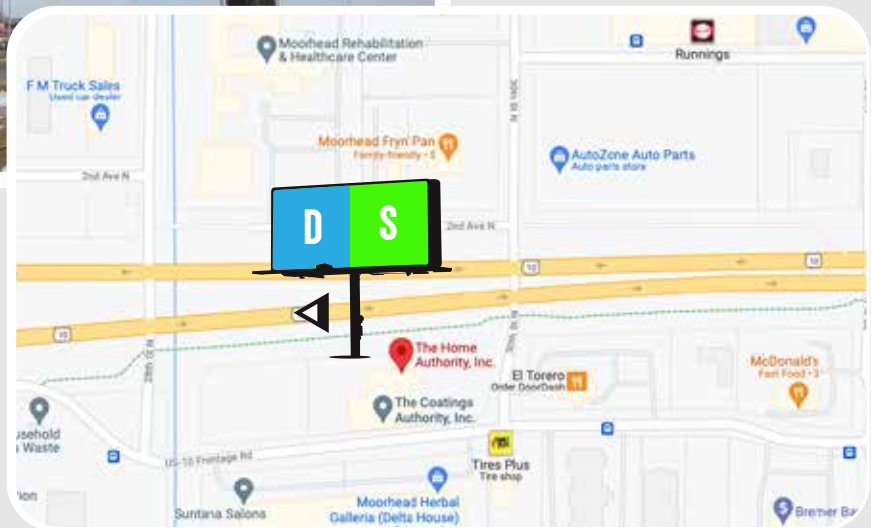

Horizontal Billboards **S** Static face options at this location

## West Facing | Digital • iDMMNHAWF

10 feet x 30 feet (wide)

Art Specs: 576 pixels x 1856 pixels (wide) @ 72dpi

- 17,900 views daily • 537,000 views / month • 6,444,000 views annually
- GPS: 46.876029 Latitude, -96.734089 Longitude • DEC: 17.9

## Home Authority Location

2821 Highway 10 East  
Moorhead, MN

ONE SHEET - HIGHWAY 10 - MOORHEAD, MN

[www.idigitaloutdoor.com](http://www.idigitaloutdoor.com)

- ▶ Digital rates include creative design(s)
- ▶ Each digital unit displays 8 slots in 7 second intervals, 24 hours a day
- ▶ Please contact us for further details