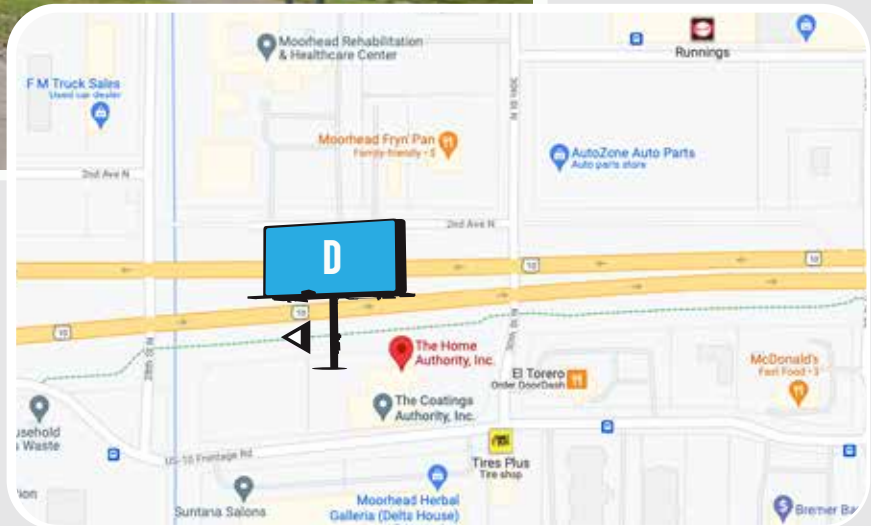

Horizontal Billboards

# iDMMNHAWF - Digital - West Facing

10 feet x 30 feet (wide)

Art Specs: 576 pixels x 1856 pixels (wide) @ 72dpi

17,900 views daily • 537,000 views / month • 6,444,000 views annually

GPS: 46.876029 Latitude, -96.734089 Longitude

## Home Authority Location

2821 Highway 10 East  
Moorhead, MN

HWY 10 - ONE SHEET - MOORHEAD, MN

[www.idigitaloutdoor.com](http://www.idigitaloutdoor.com)

- ▶ Digital rates include creative design(s)
- ▶ Each digital unit displays 8 slots in 7 second intervals, 24 hours a day
- ▶ Please contact us for further details