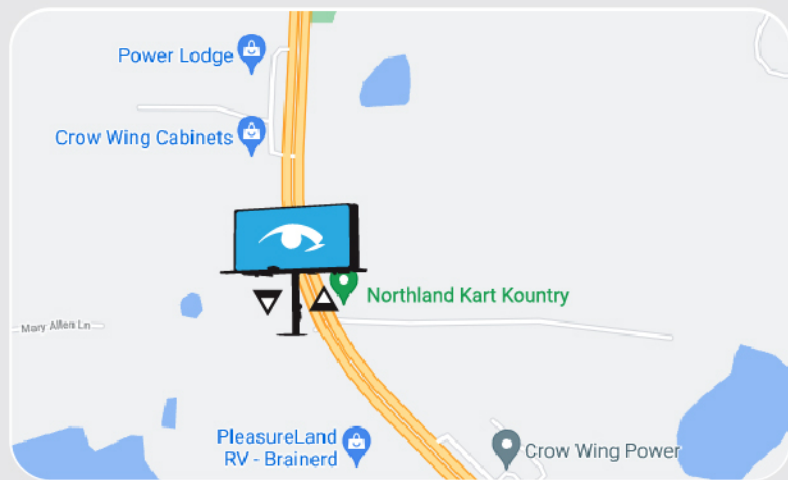

Horizontal Digital Billboards

iDRGBBNDNF - Digital - North Facing

iDRGBBNDSF - Digital - South Facing

12 feet 6 inches x 34 feet 7 inches (wide)

Art Specs: 1320 pixels x 480 pixels (wide) @ 72dpi

21,500 views daily • 645,000 views / month • 7,740,000 views annually

GPS: 46.4054 Latitude, -94.2859 Longitude

North Face

South Face

Brainerd Location

US Hwy 371
Brainerd, MN

ONE SHEET - BRAINERD, MN

iDIGITAL
O U T D O O R

www.idigitaloutdoor.com