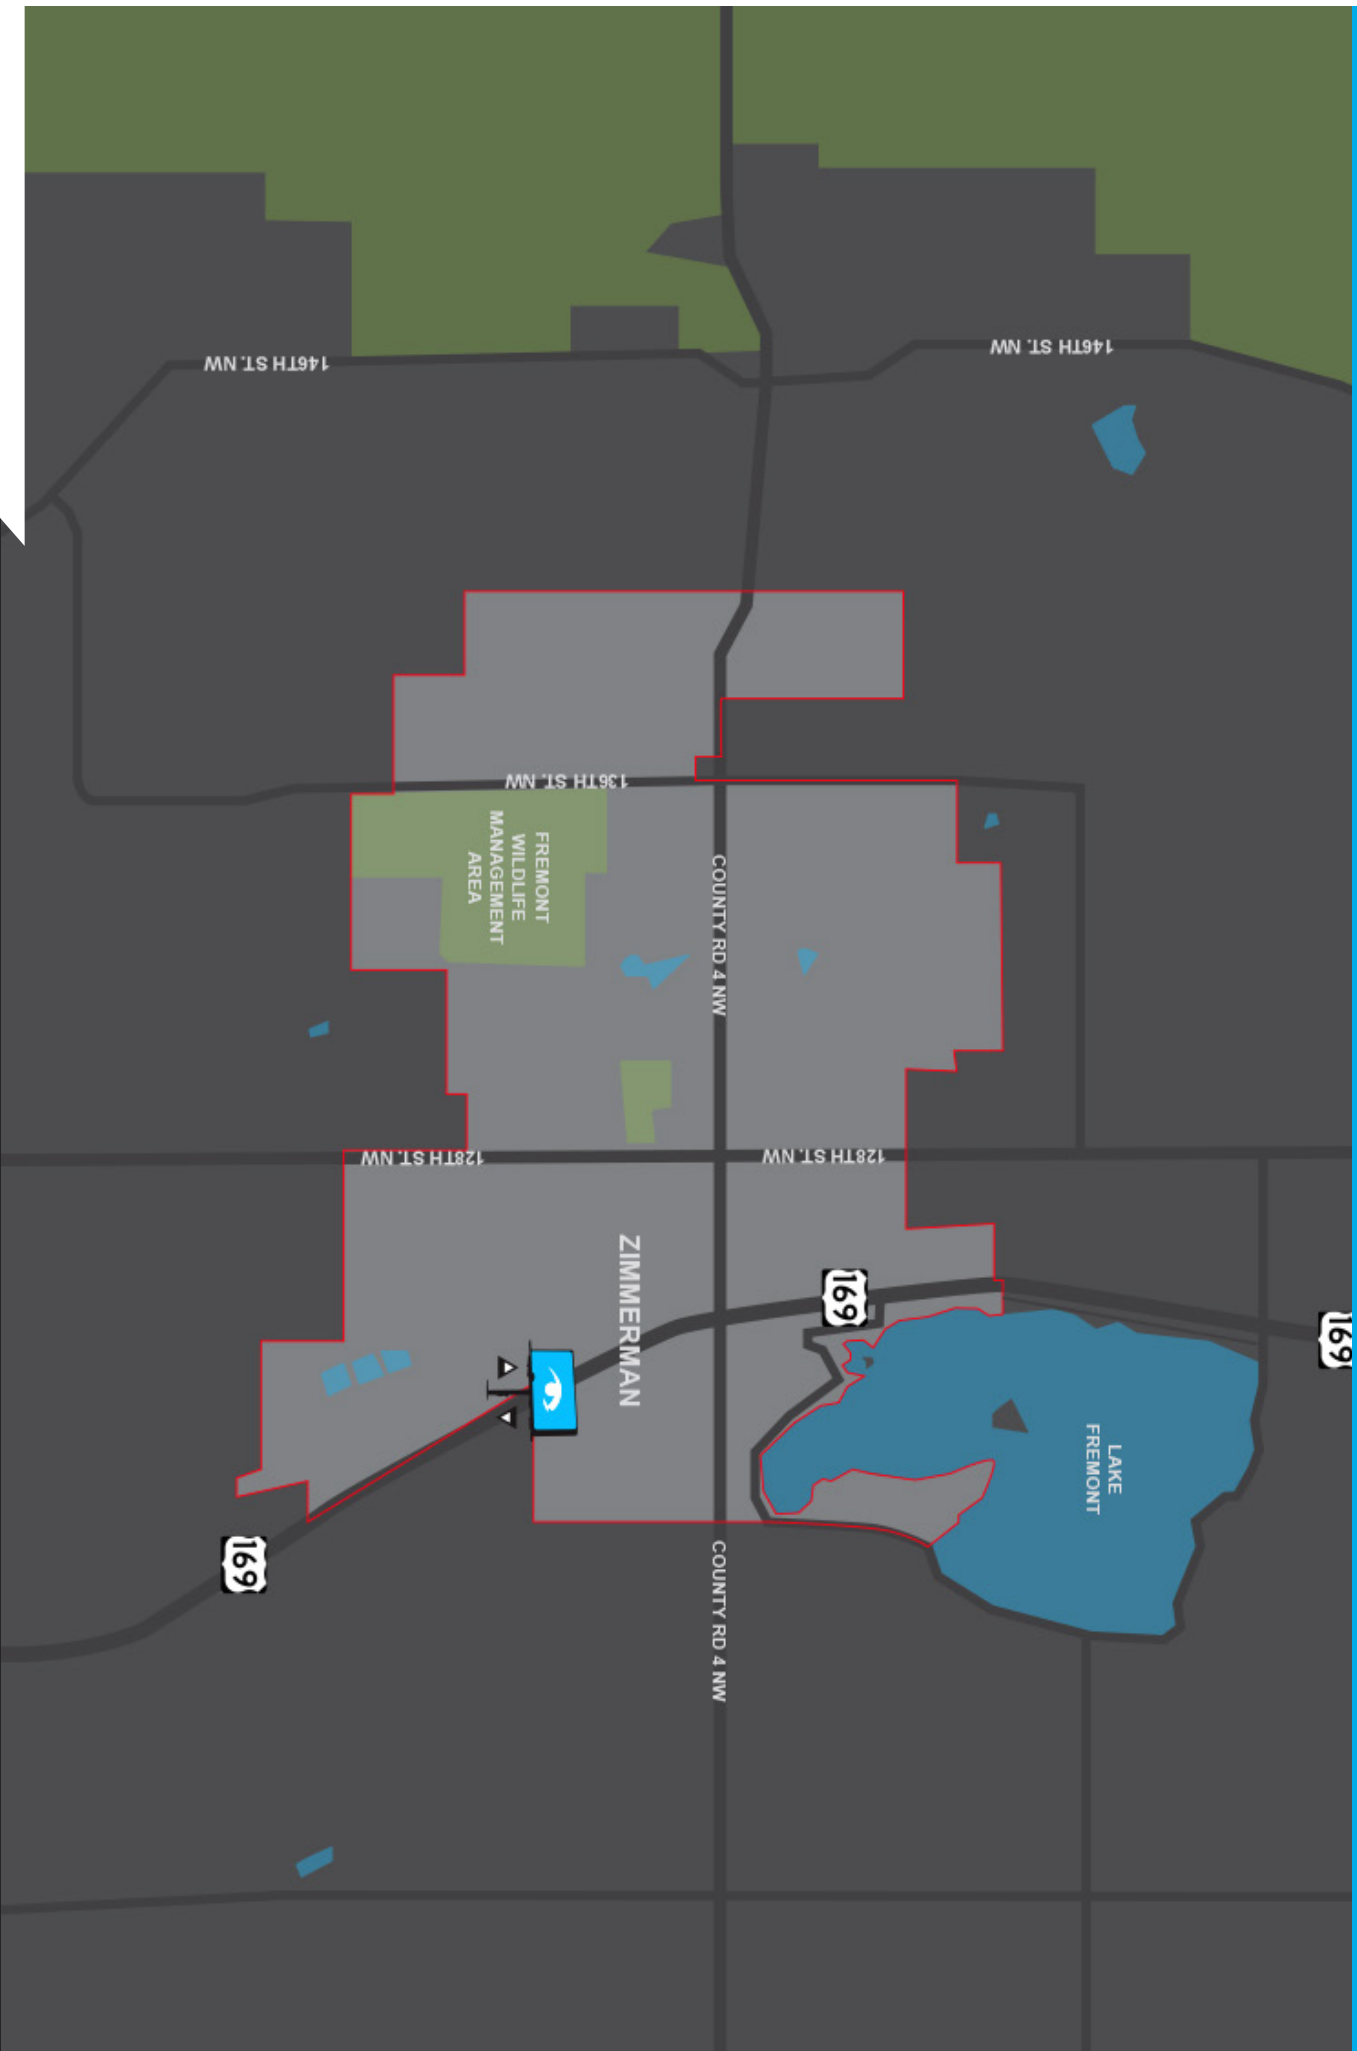

# BILLBOARD LOCATIONS - ZIMMERMAN, MN

# iDRGBZIMNF - Digital - North Facing iDRGBZIMSF - Digital - South Facing

13 feet 3 inches x 40 feet 7 inches (wide)

Art Specs: 760 pixels x 240 pixels (wide) @ 72dpi

30,800 views daily • 924,000 views / month • 11,088,000 views annually

GPS: 45.43640 Latitude, -93.58114 Longitude

North Face

## Zimmerman Location

US Hwy 169  
Zimmerman, MN

South Face

[www.idigitaloutdoor.com](http://www.idigitaloutdoor.com)

- ▶ Digital rates include creative design(s)
- ▶ Each digital unit displays 10 slots in 6 second intervals, 24 hours a day
- ▶ Please contact us for further details