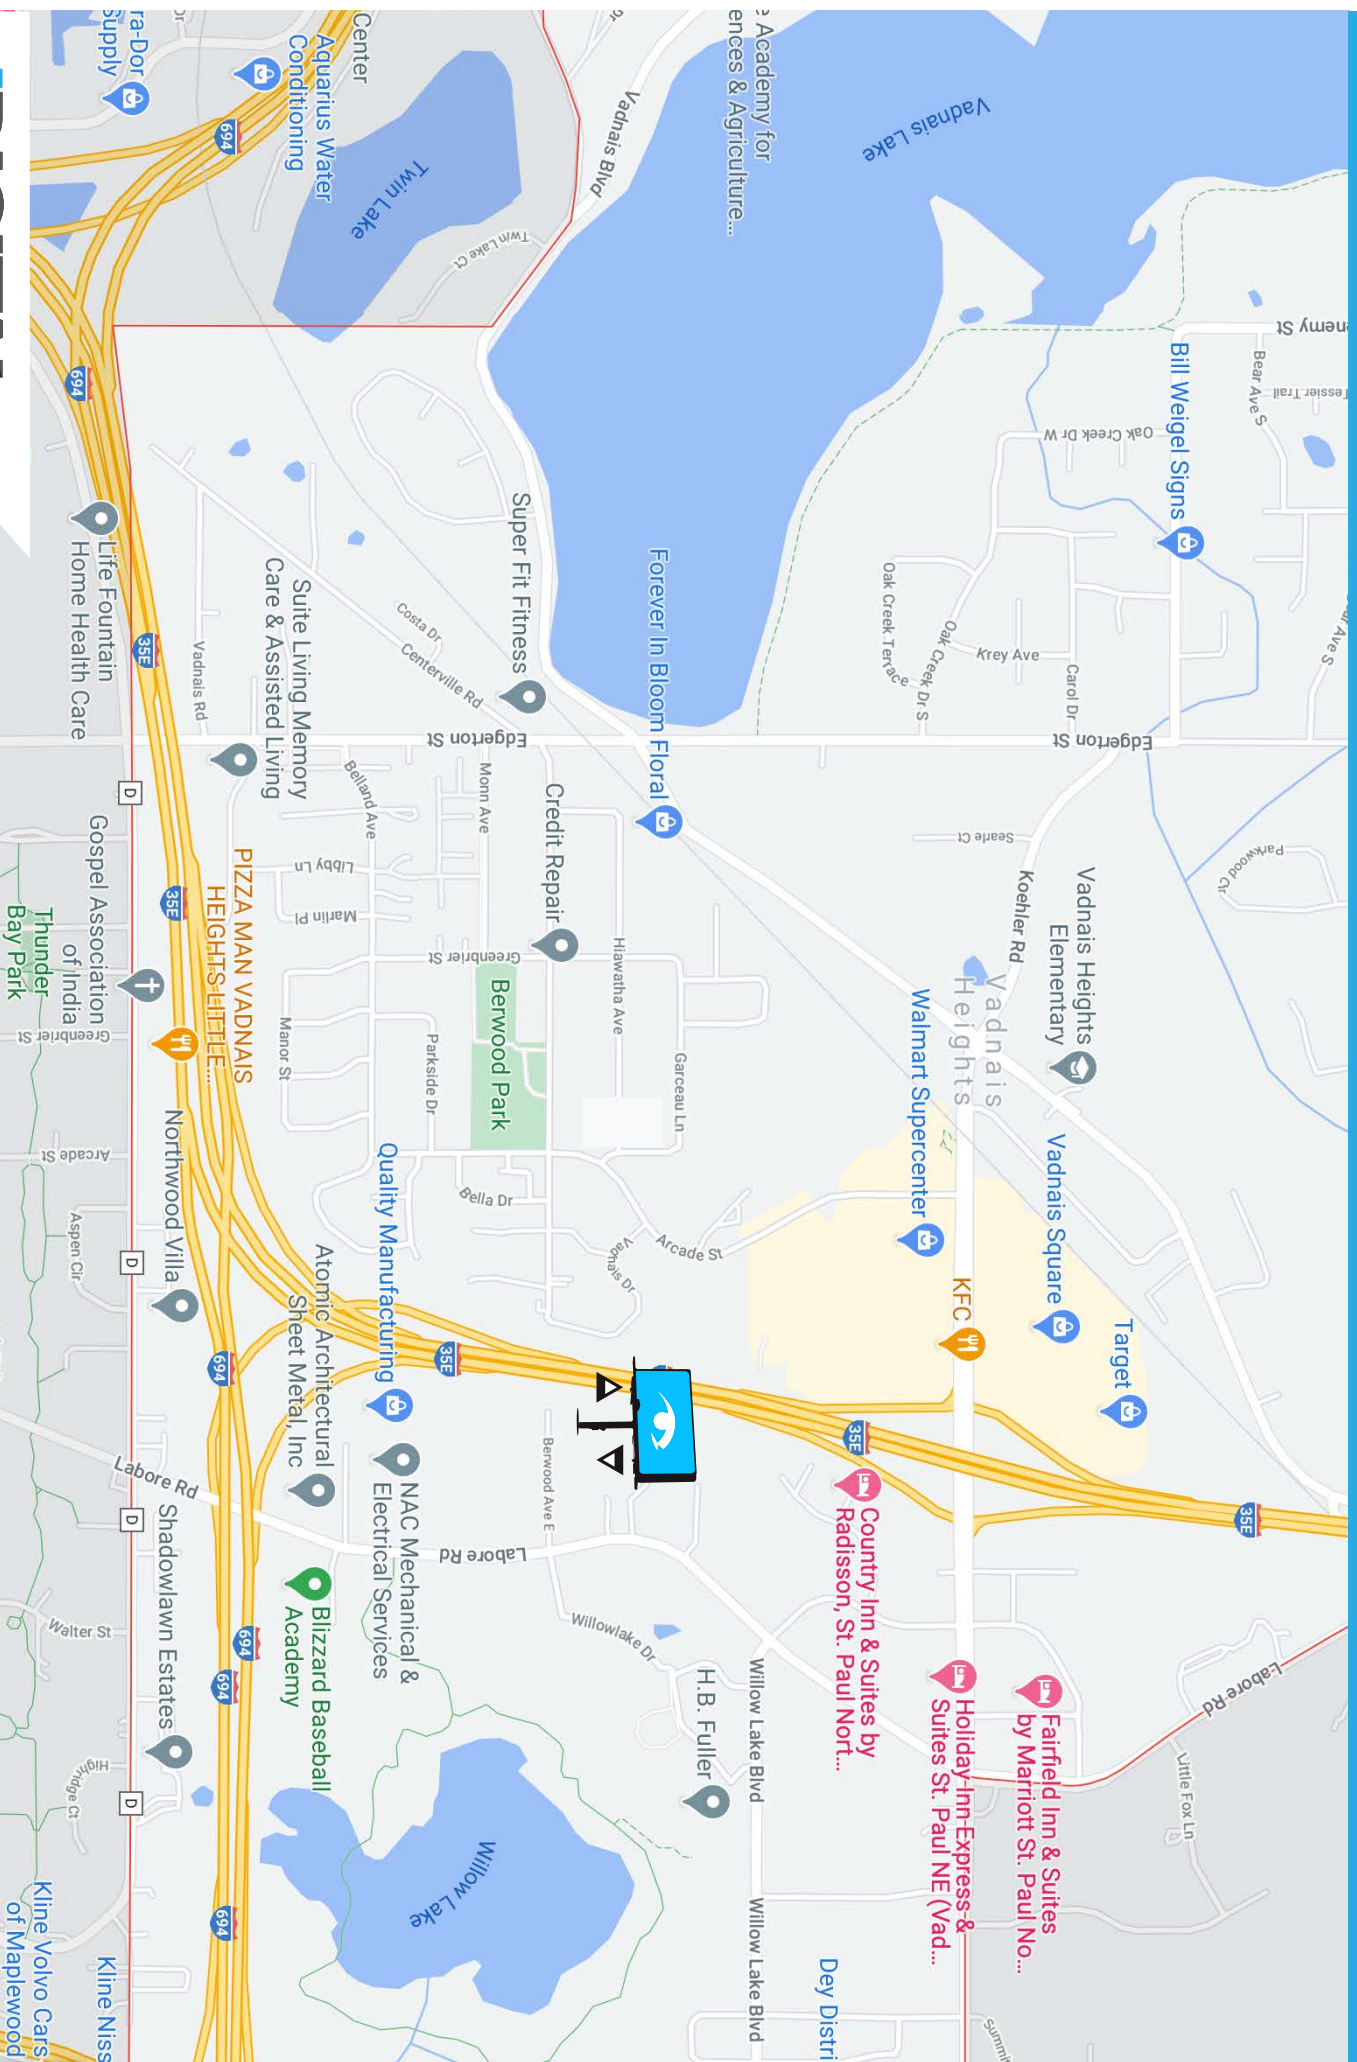

# BILLBOARD LOCATIONS - VADNAIS HEIGHTS, MN

**DIGITAL**

# Vadnais Heights Location

Interstate 35  
Vadnais Heights, MN

- ◆ 14' x 48' (wide)
- ◆ Art Specs: 520 pixels x 1800 pixels (wide) - 72dpi RGB
- ◆ Primary Artery: Interstate 35
  - 72,000 views daily • 2,160,000 views / month • 25,920,000 views annually
  - GPS: 45.044172 Latitude, -93.060167 Longitude

iDRGBVHNF - Digital - North Facing

iDRGBVHSF - Digital - South Facing

- ▶ Digital rates include creative design(s)
- ▶ Each digital unit displays 10 slots in 6 second intervals, 24 hours a day
- ▶ Please contact us for further details