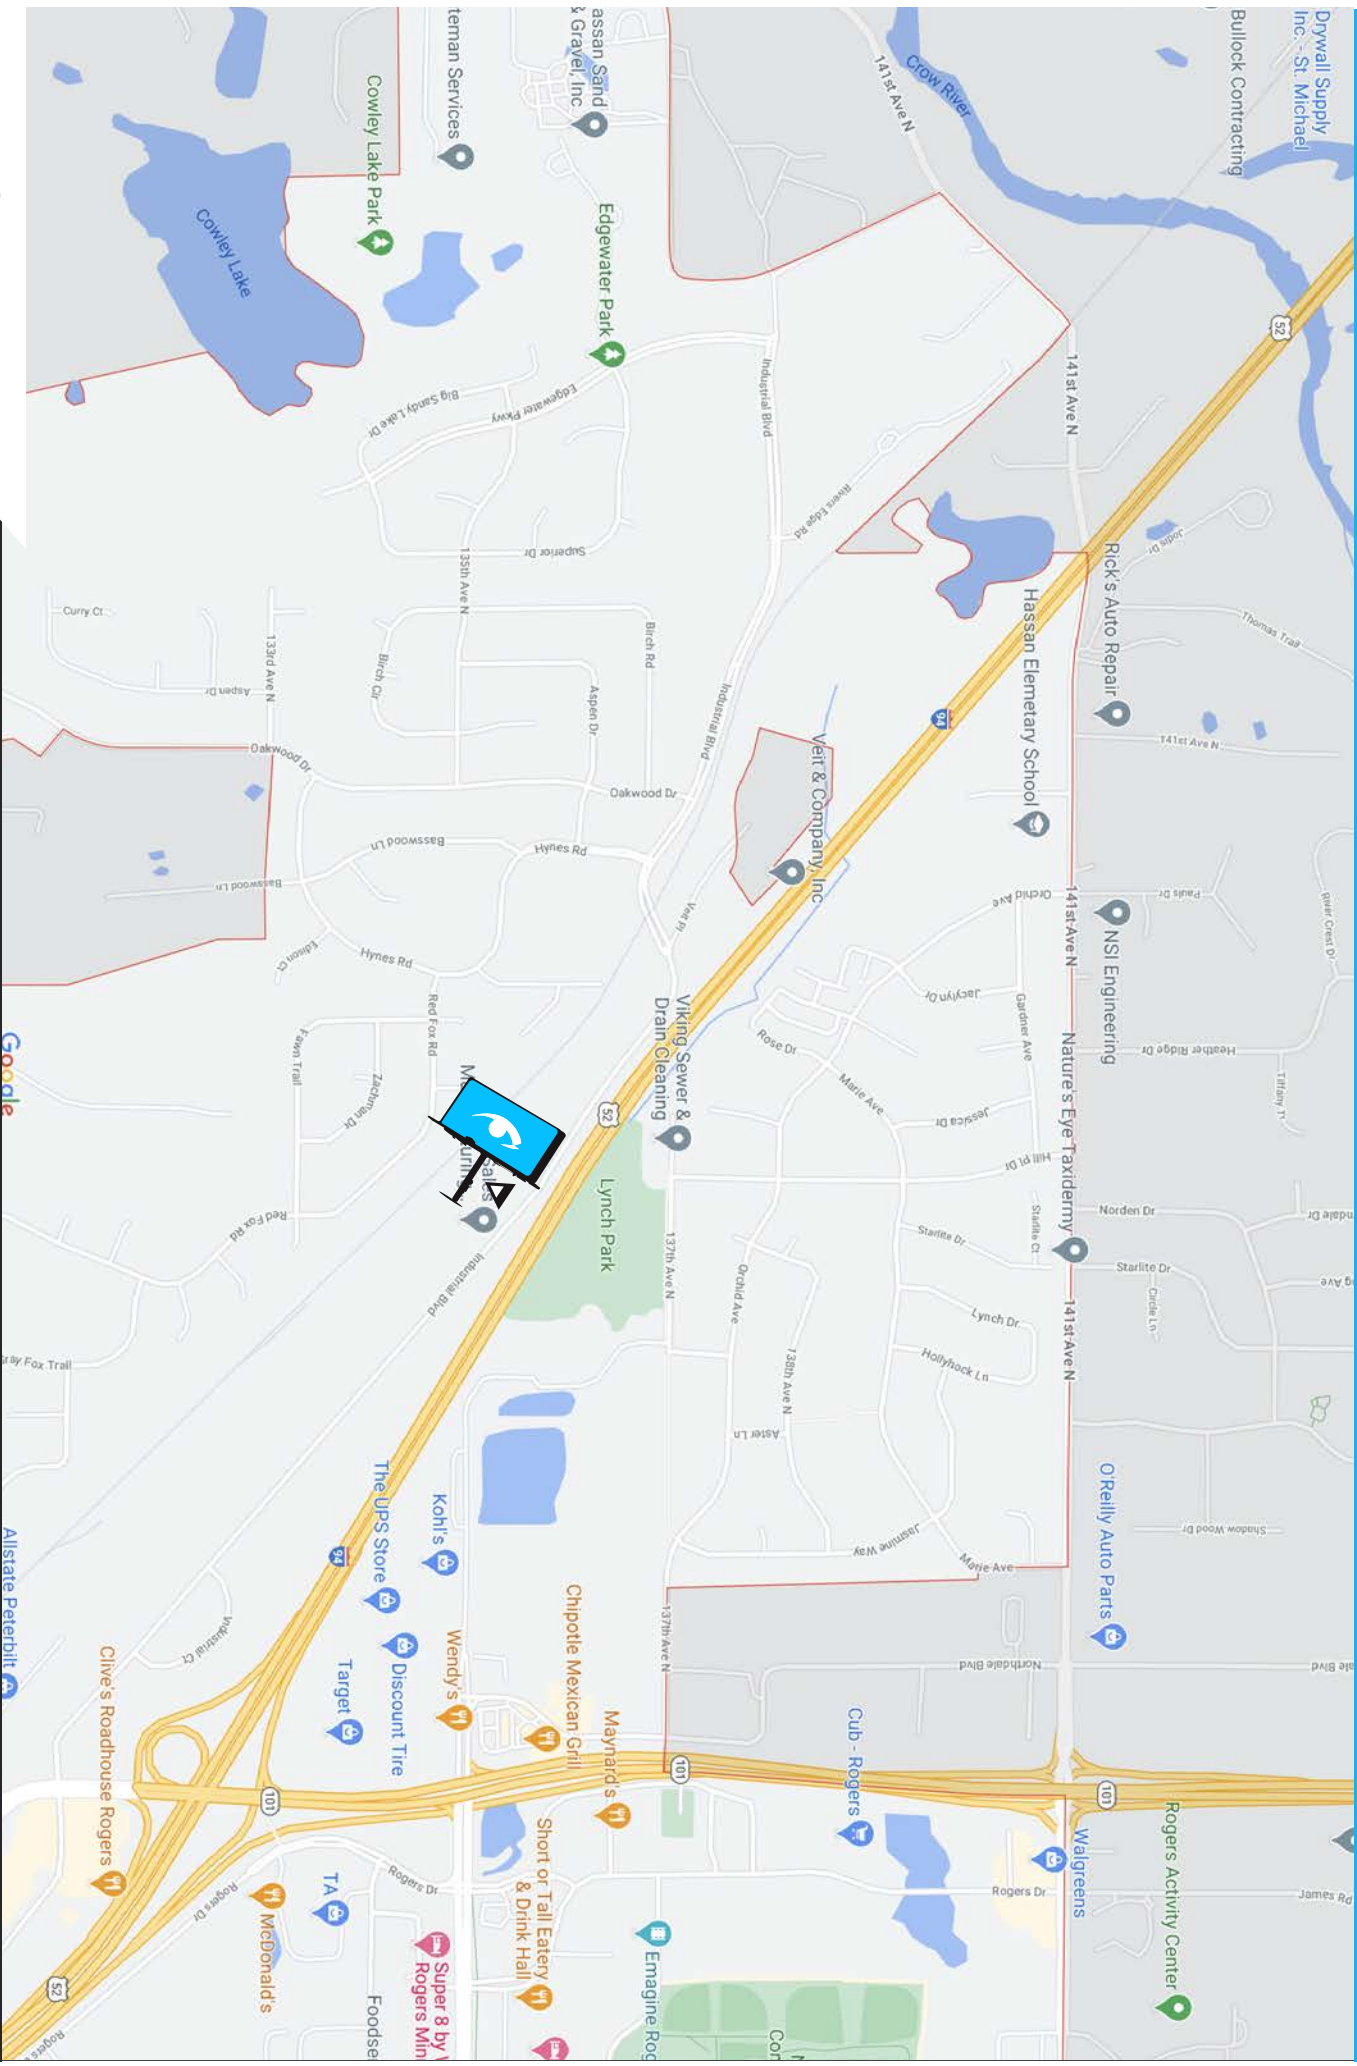

BILLBOARD LOCATIONS - ROGERS, MN

DIGITAL

Rogers Location

Interstate 94
Rogers, MN

- ◆ 12.5' x 48' (wide)
- ◆ Art Specs: 480 pixels x 1800 pixels (wide) - 72dpi RGB
- ◆ Primary Artery: Interstate 94
 - 94,000 views daily • 2,820,000 views / month • 33,840,000 views annually
 - GPS: 45.20008894 Latitude, -93.56598616 Longitude