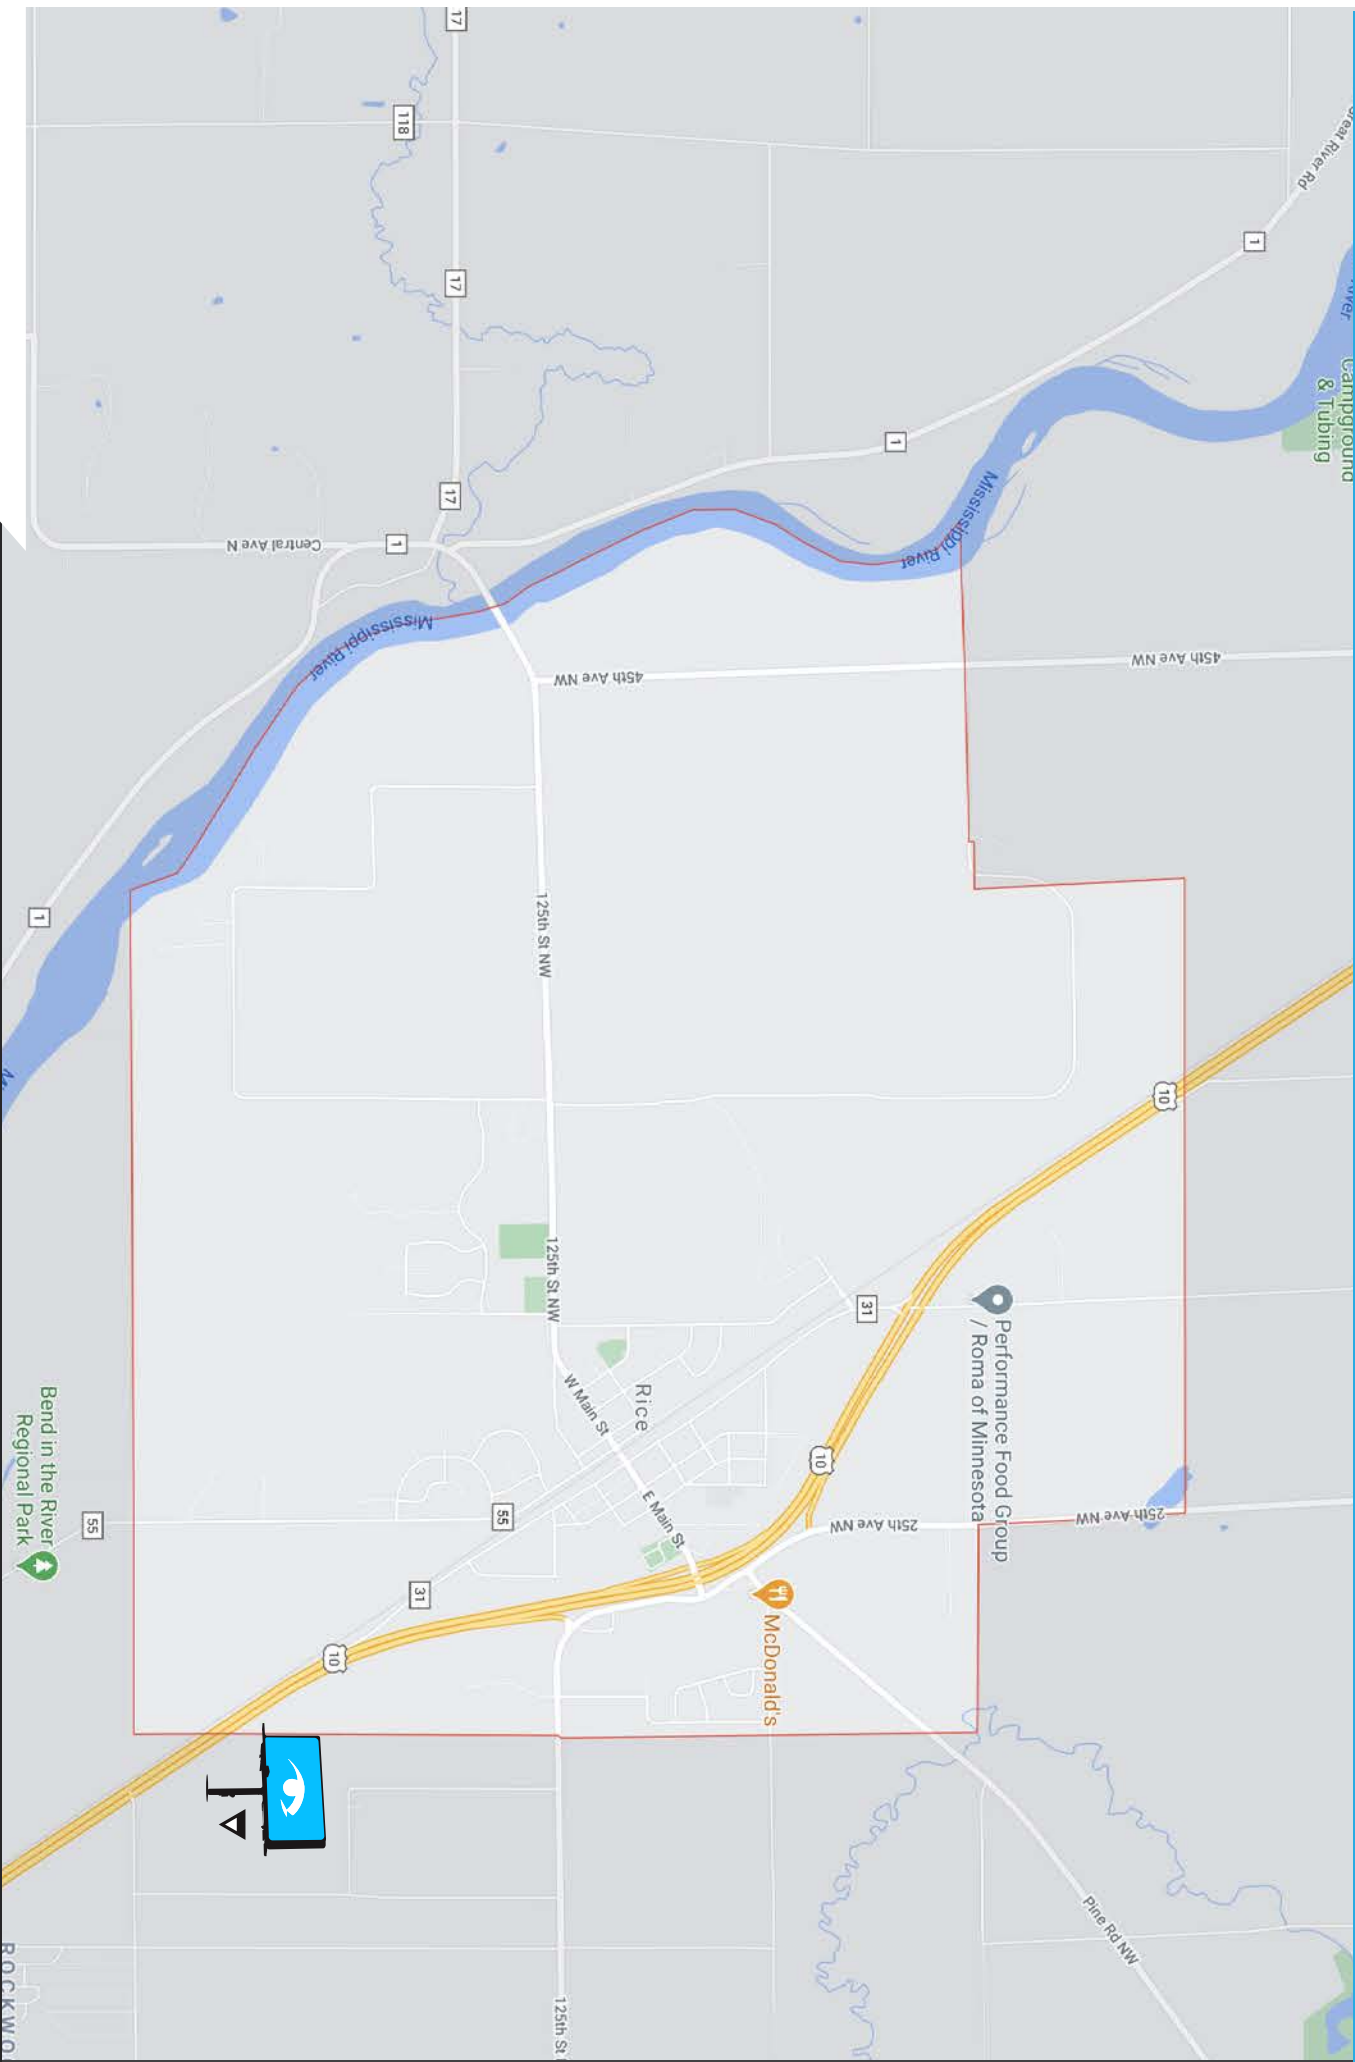

BILLBOARD LOCATIONS - RICE, MN

DIGITAL

Rice Location

US Hwy 10
Rice, MN

- ◆ 11' x 30' (wide)
- ◆ Art Specs: 400 pixels x 1120 pixels (wide) - 72dpi RGB
- ◆ Primary Artery: US Hwy 10
 - 10,000 views daily • 300,000 views /month • 3,600,000 views annually
 - GPS: 45.7286632 Latitude, -94.195995 Longitude

iDRGBRICESF - Digital - South Facing

- ▶ Digital rates include creative design(s)
- ▶ Each digital unit displays 10 slots in 6 second intervals, 24 hours a day
- ▶ Please contact us for further details