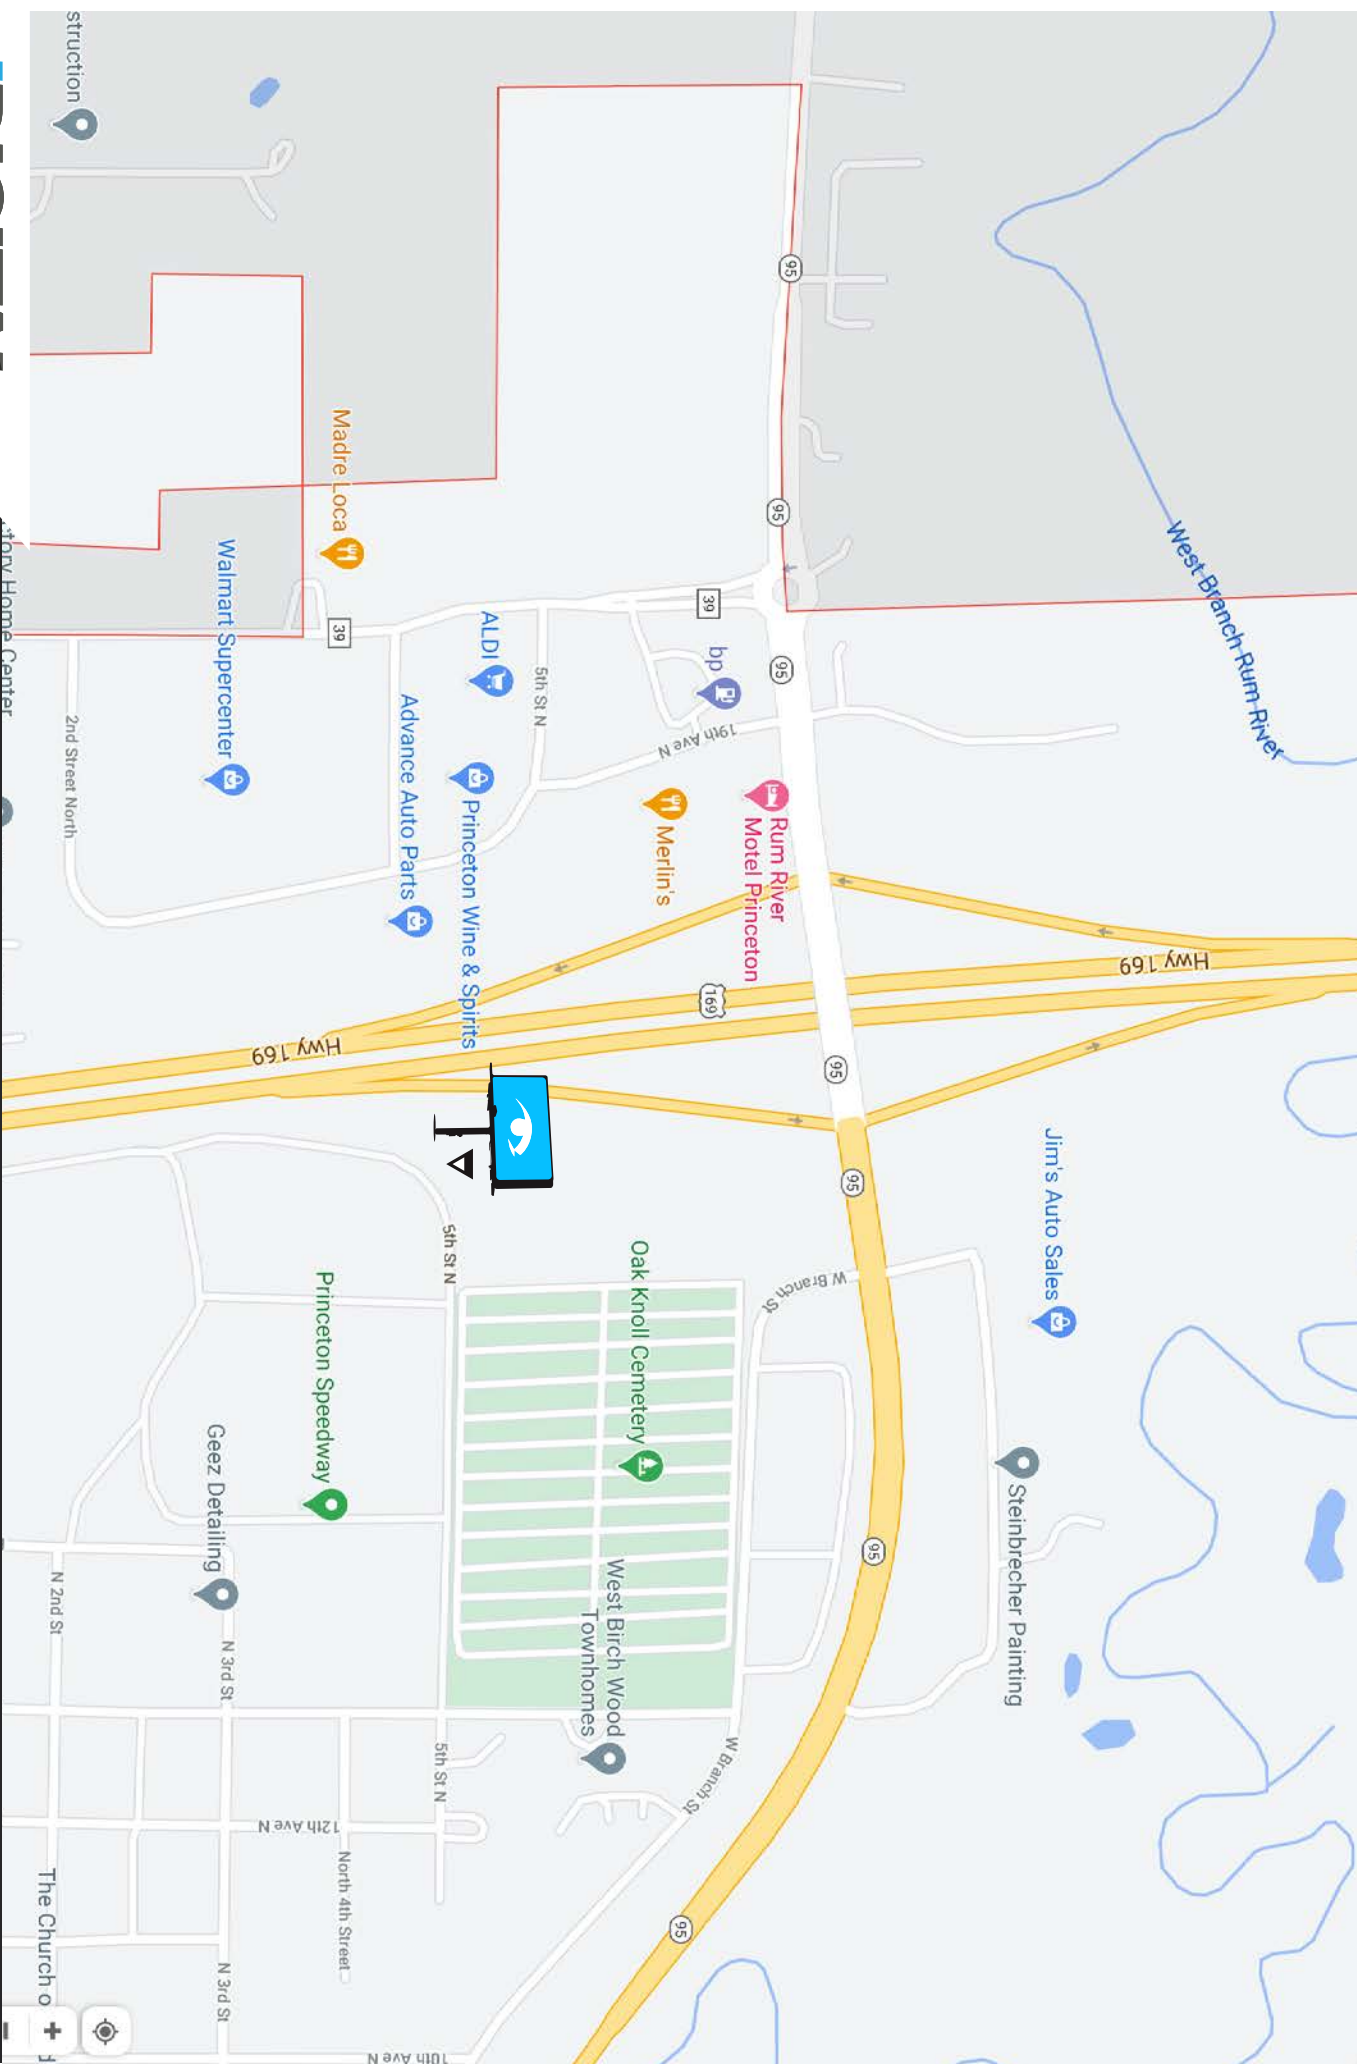

BILLBOARD LOCATIONS - PRINCETON, MN

DIGITAL

Princeton Location Hwy 169 Princeton, MN

- ◆ 11' x 34' (wide)
- ◆ Art Specs: 400 pixels x 1280 pixels (wide) - 72dpi RGB
- ◆ Primary Artery: Hwy 169
 - 19,600 views daily • 588,000 views / month • 7,056,000 views annually
 - GPS: 45.574326 Latitude, -93.598275 Longitude