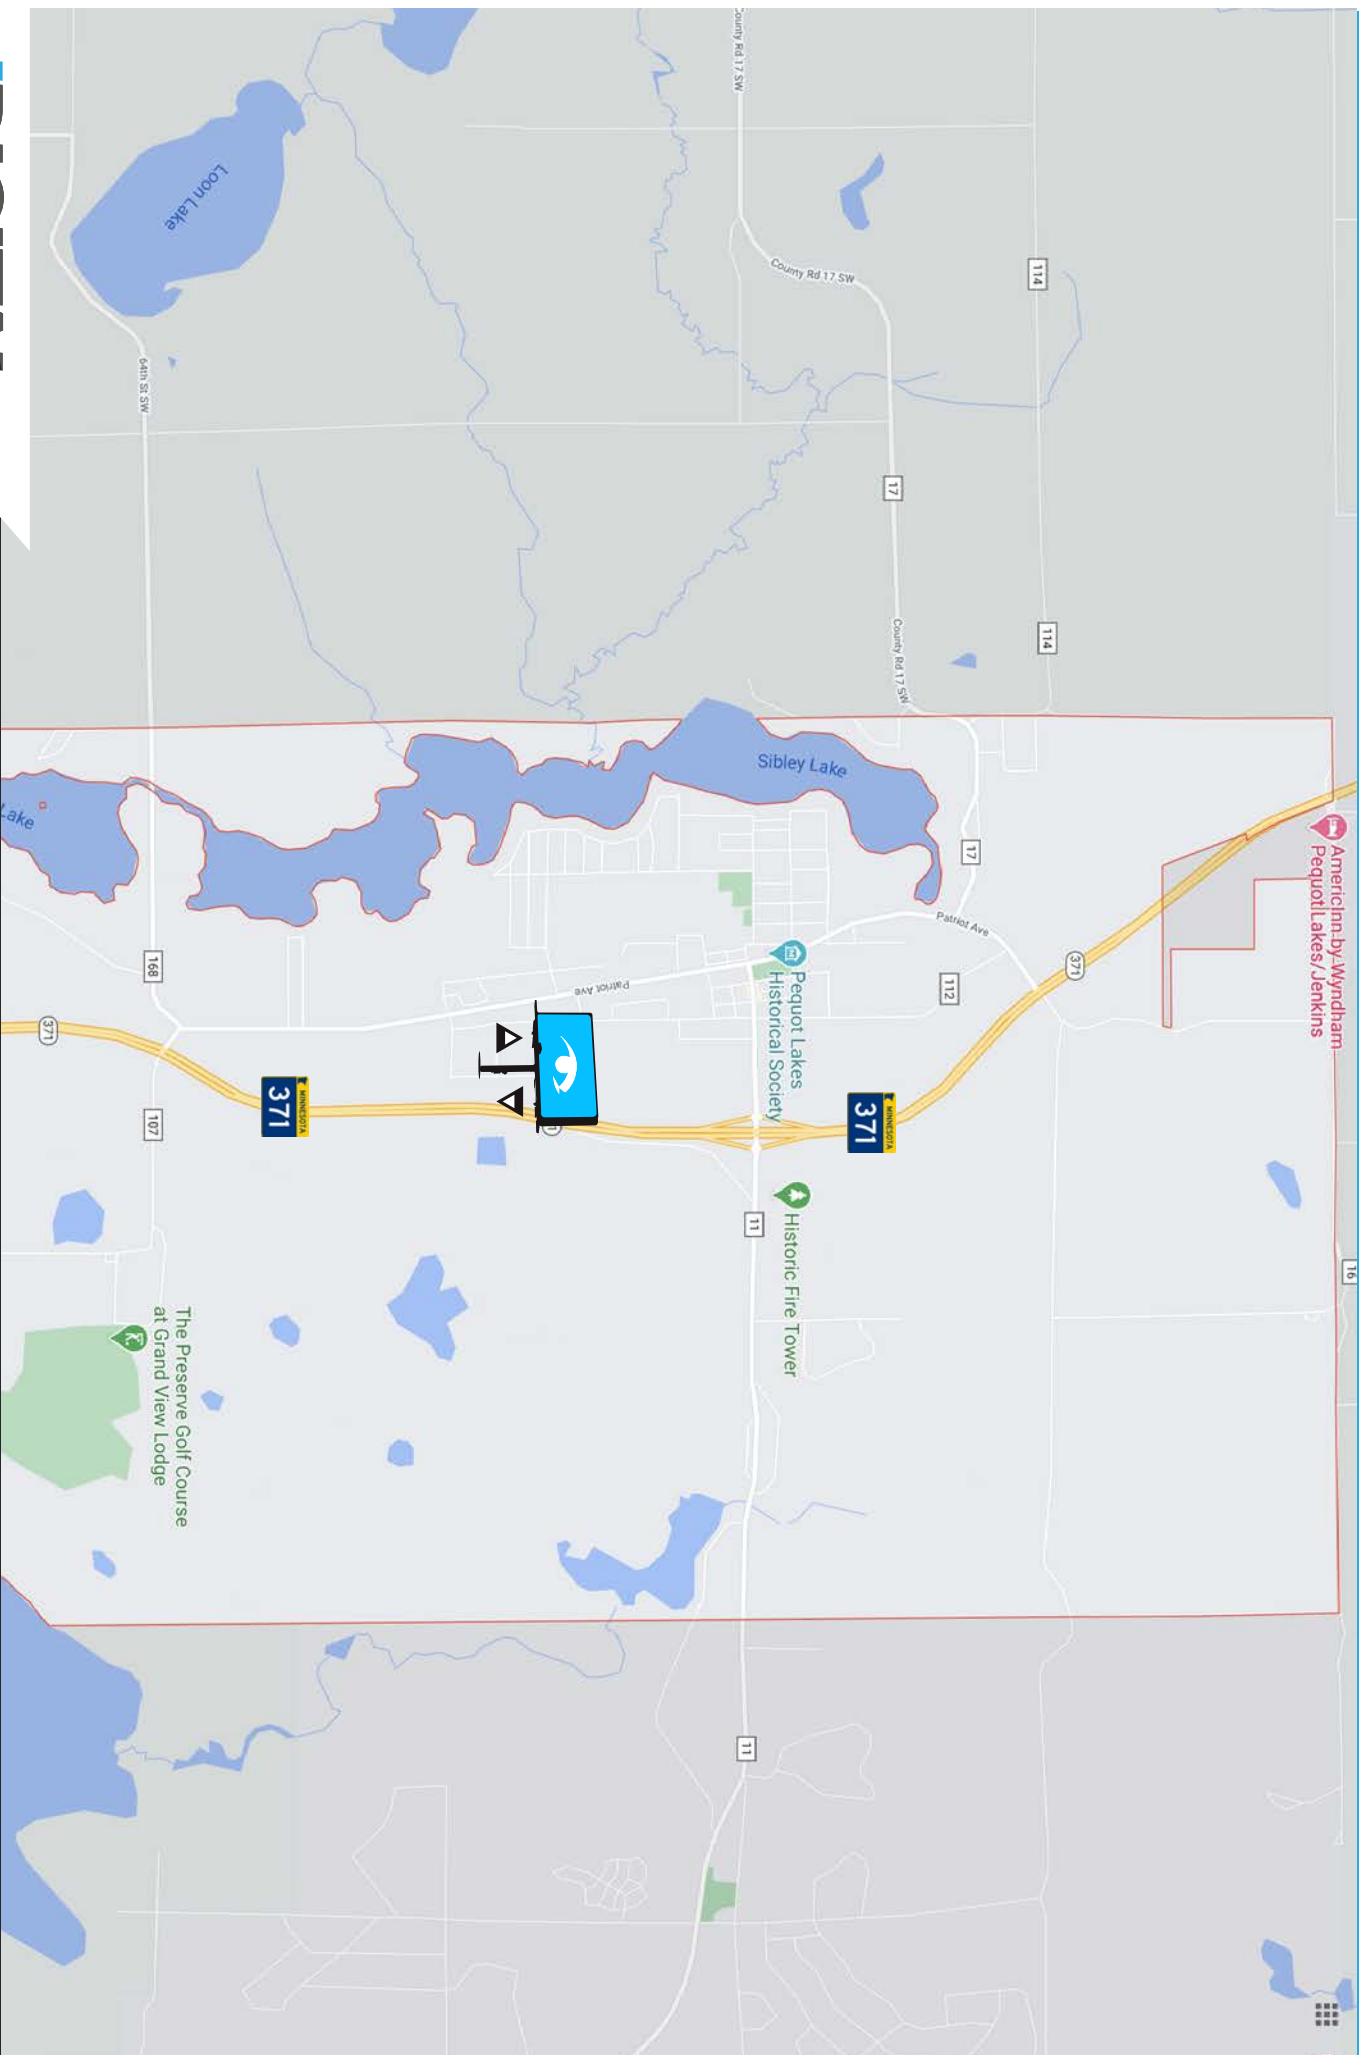

BILLBOARD LOCATIONS - PEQUOT LAKES, MN

DIGITAL

Pequot Lakes Location

MN Hwy 371
Pequot Lakes, MN

- ◆ 10' x 36.5' (wide)
- ◆ Art Specs: 360 pixels x 1360 pixels (wide) - 72dpi RGB
- ◆ Primary Artery: Hwy 371
 - 12,700 views daily • 381,000 views / month • 4,572,000 views annually
 - GPS: Longitude

iDRGBPQLNF - Digital - North Facing

iDRGBPQLSF - Digital - South Facing

- ▶ Digital rates include creative design(s)
- ▶ Each digital unit displays 10 slots in 6 second intervals, 24 hours a day
- ▶ Please contact us for further details