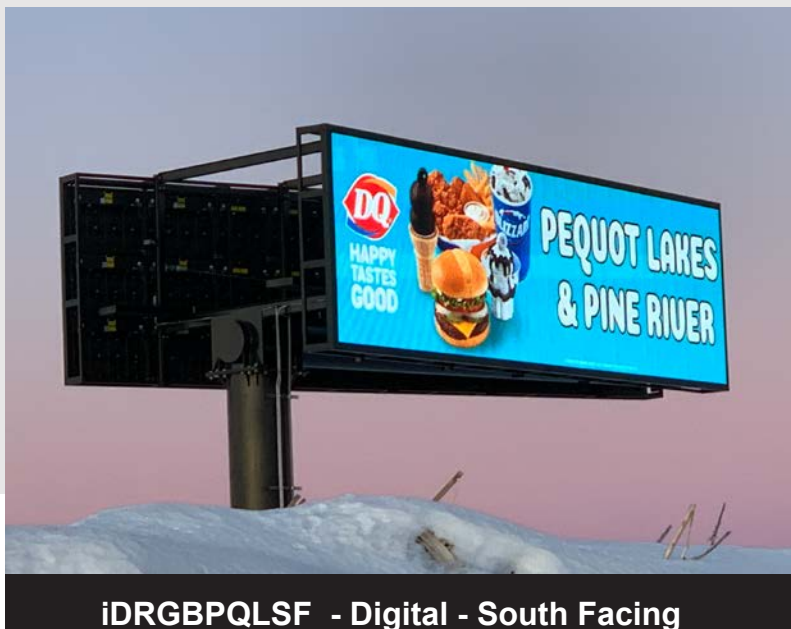

BILLBOARD LOCATIONS - PEQUOT LAKES, MN

DIGITAL

Pequot Lakes Location

MN Hwy 371
Pequot Lakes, MN

- ◆ 10' x 36.5' (wide)
- ◆ Art Specs: 360 pixels x 1360 pixels (wide) - 72dpi RGB
- ◆ Primary Artery: Hwy 371
 - 12,700 views daily • 381,000 views / month • 4,572,000 views annually
 - GPS: Longitude

iDRGBPQLNF - Digital - North Facing

iDRGBPQLSF - Digital - South Facing

- ▶ Digital rates include creative design(s)
- ▶ Each digital unit displays 10 slots in 6 second intervals, 24 hours a day
- ▶ Please contact us for further details