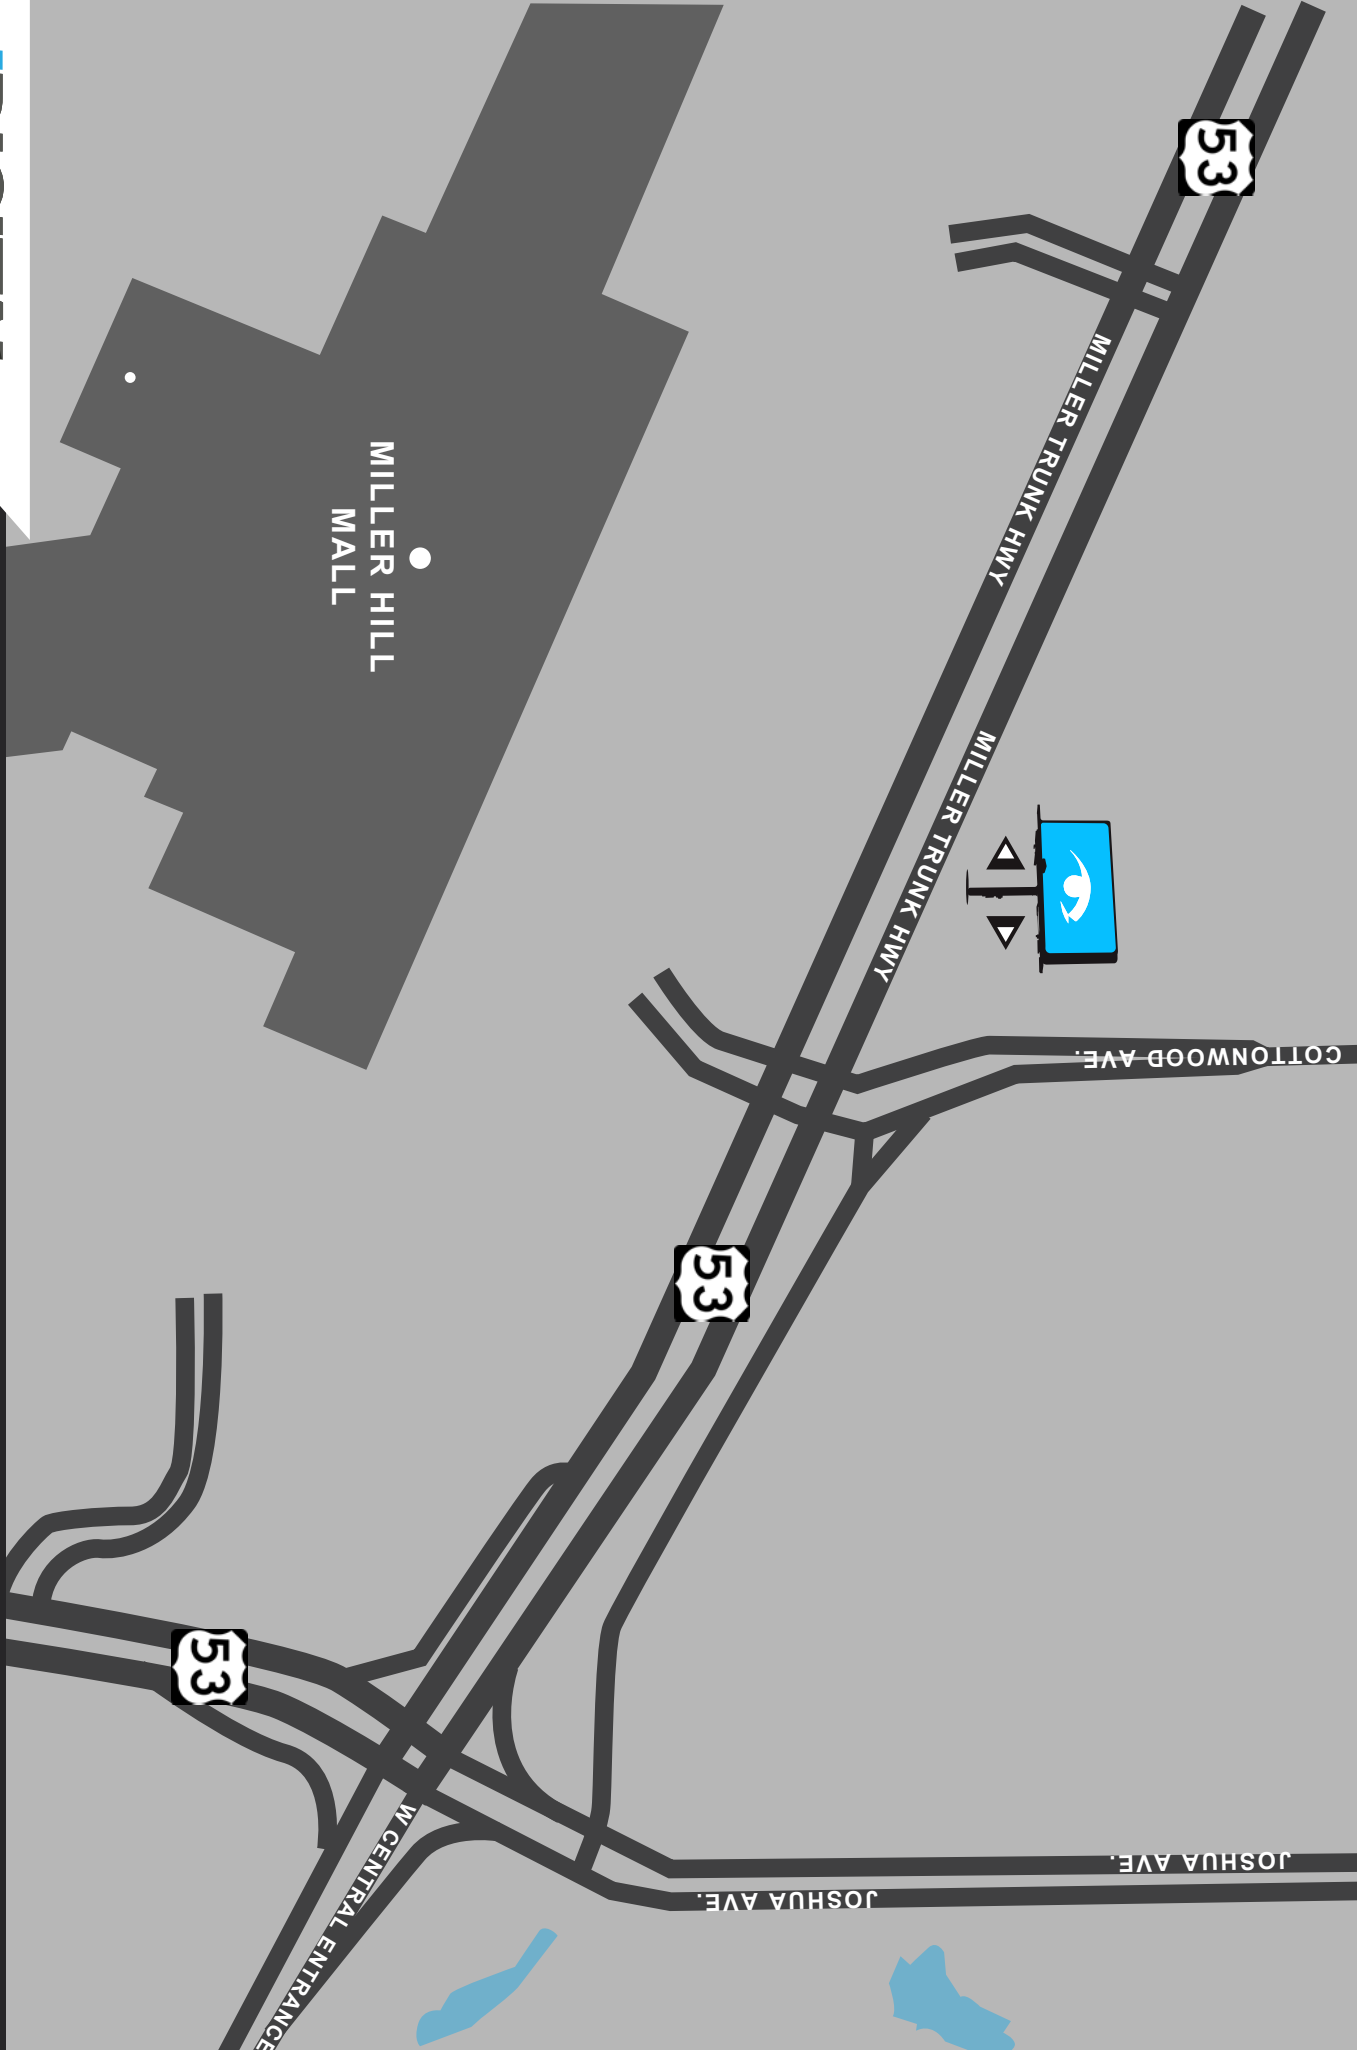

BILLBOARD LOCATIONS - DULUTH, MN

DIGITAL

Duluth Location

US Hwy 53
Duluth, MN

- ◆ 14' x 24' (wide)
- ◆ Art Specs: 240 pixels x 400 pixels (wide) - 72dpi RGB
- ◆ Primary Artery: US Hwy 53
 - 20,800 views daily • 624,000 views / month • 7,488,000 views annually
 - GPS: 46.806287 Latitude, -92.157717 Longitude

iDRGBDLTHWF - Digital - West Facing

iDRGBDLTHEF - Digital - East Facing

- ▶ Digital rates include creative design(s)
- ▶ Each digital unit displays 10 slots in 6 second intervals, 24 hours a day
- ▶ Please contact us for further details