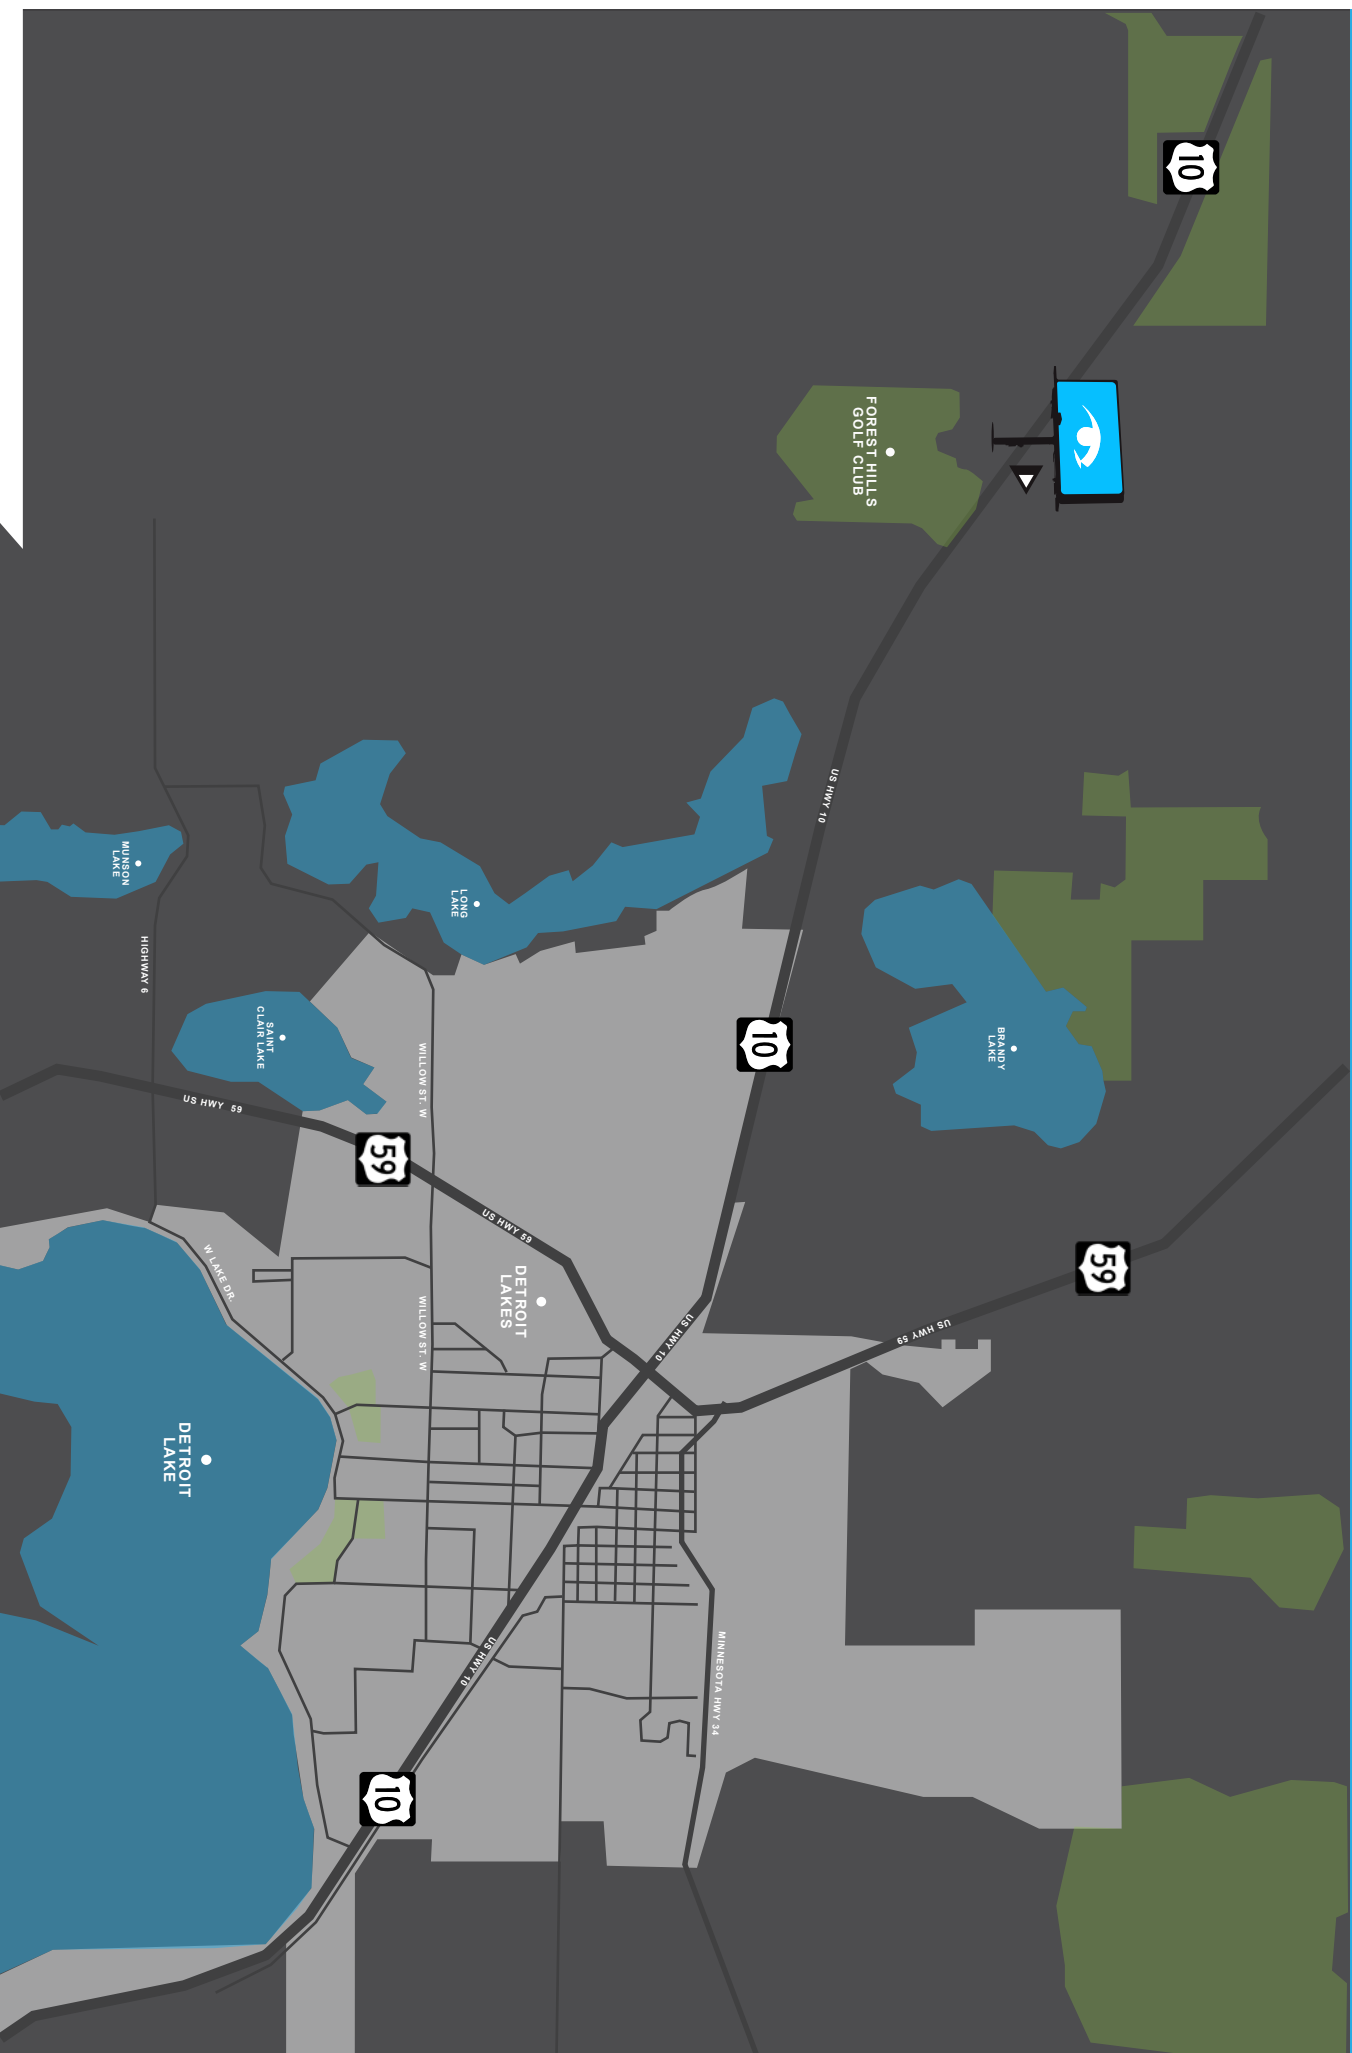

BILLBOARD LOCATIONS - DETROIT LAKES, MN

DIGITAL

Detroit Lakes Location

US Hwy 10
Detroit Lakes, MN

- ◆ 14' x 48' (wide)
- ◆ Art Specs: 240 pixels x 900 pixels (wide) - 72dpi RGB
- ◆ Primary Artery: Hwy 10
 - 20,100 views daily • 603,000 views / month • 7,236,000 views annually
 - GPS: 46.841204 Latitude, -95.92770 Longitude

iDRGBDL - Digital - West Facing

- ▶ Digital rates include creative design(s)
- ▶ Each digital unit displays 10 slots in 6 second intervals, 24 hours a day
- ▶ Please contact us for further details

(701) 552-6611