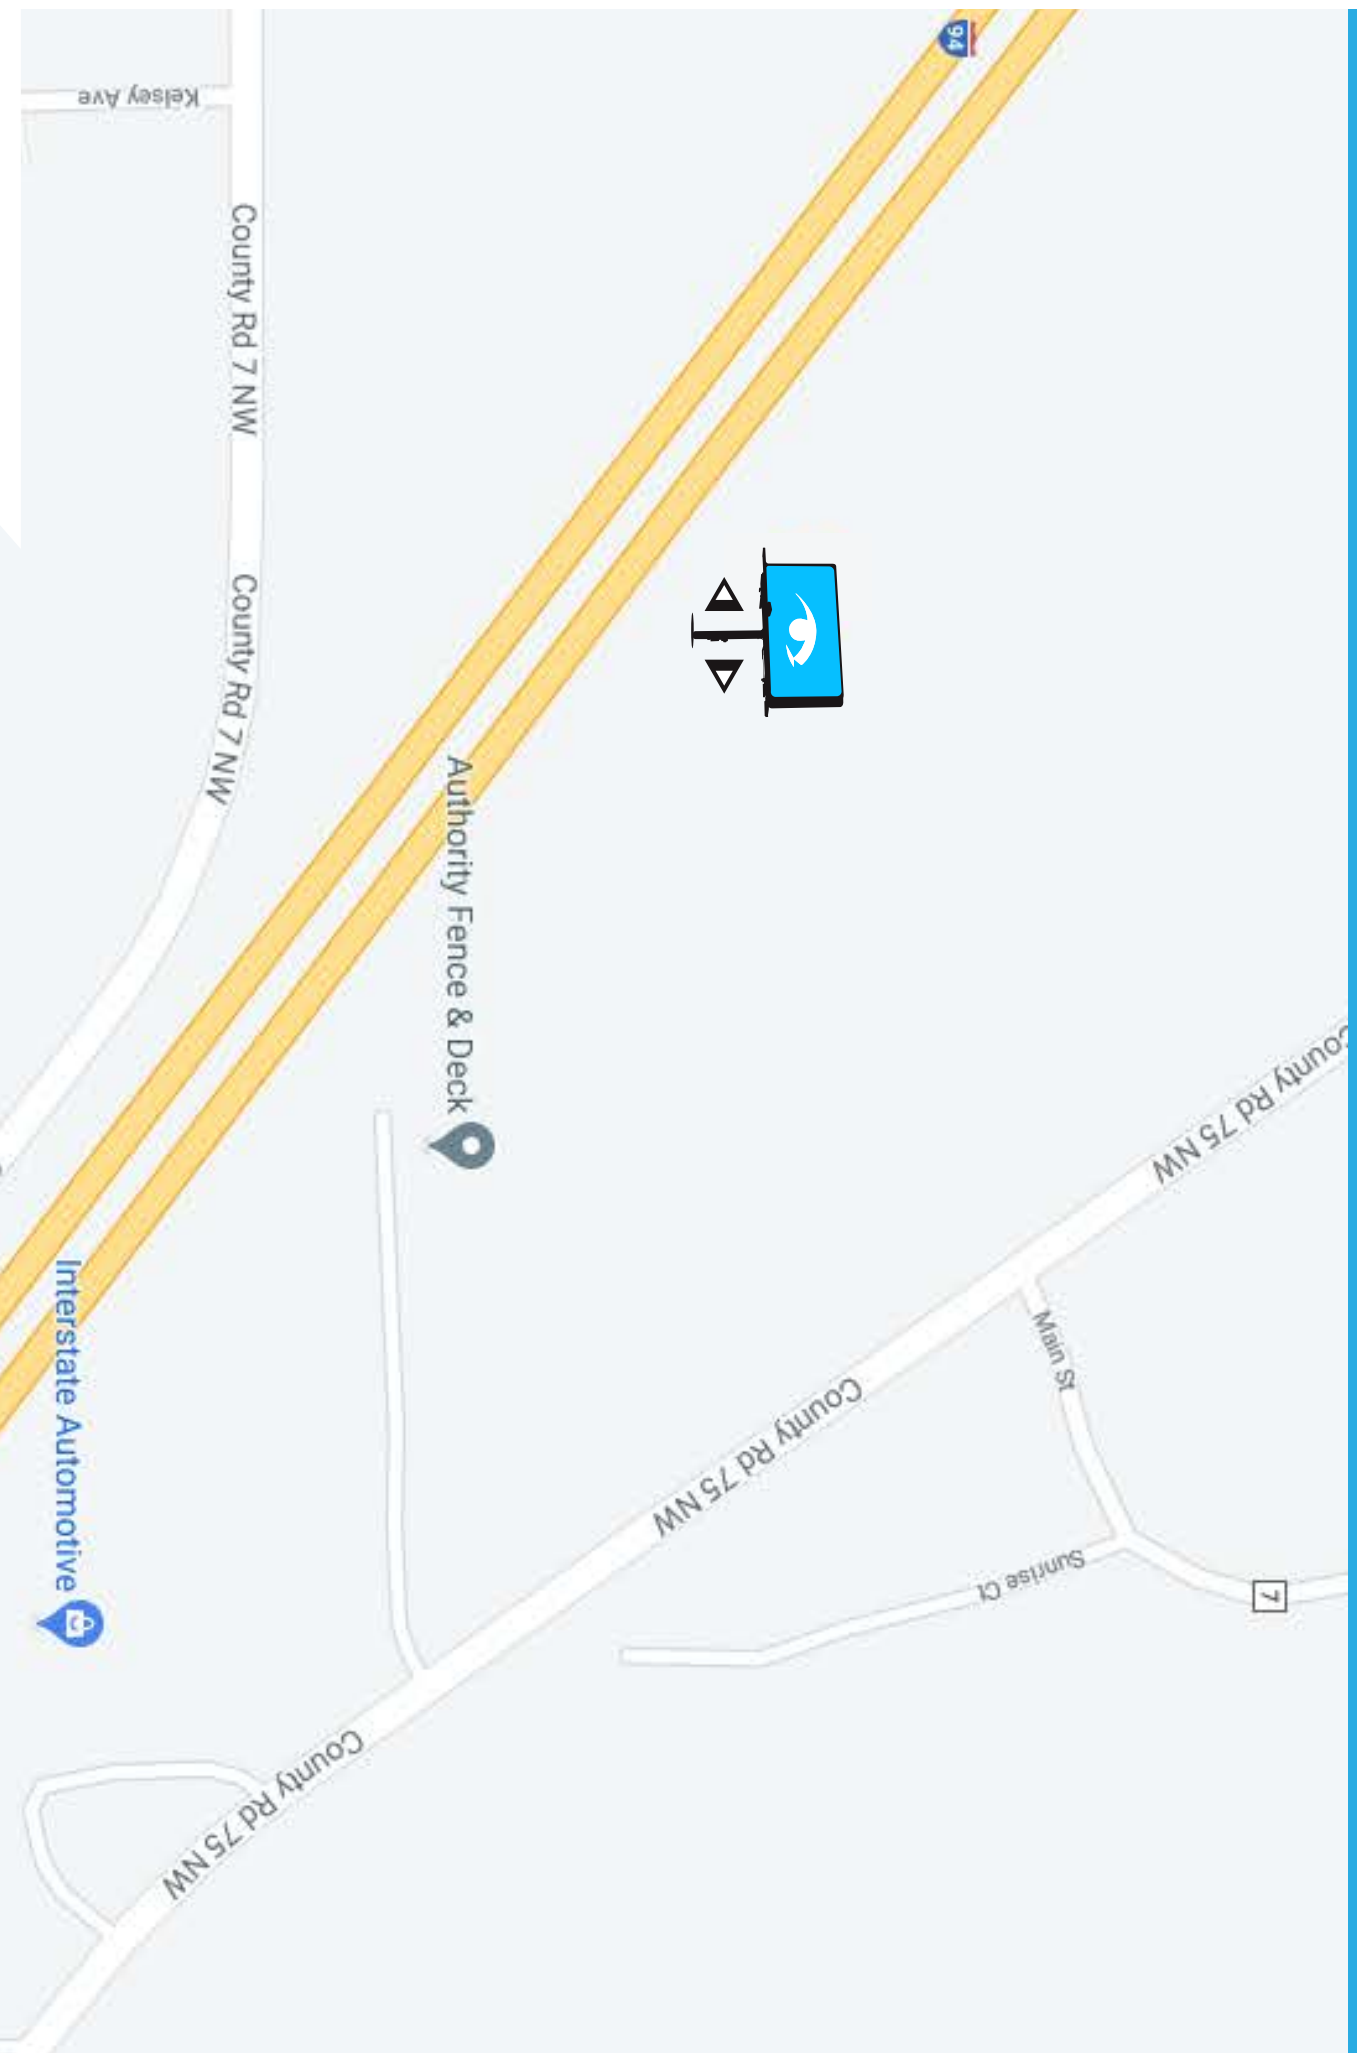

BILLBOARD LOCATIONS - CLEARWATER, MN

DIGITAL

Clearwater Location Interstate 94 Clearwater, MN

- ◆ 12.5' x 48' (wide)
- ◆ Art Specs: 480 pixels x 1800 pixels (wide) - 72dpi RGB
- ◆ Primary Artery: Interstate 94
 - 43,000 views daily • 1,290,000 views / month • 9,360,000 views annually
 - GPS: 45.407641 Latitude, -94.047970 Longitude

iDRGBCWREF - Digital - East Facing

iDRGBCWRWF - Digital - West Facing

- ▶ Digital rates include creative design(s)
 - ▶ Each digital unit displays 10 slots in 6 second intervals, 24 hours a day
 - ▶ Please contact us for further details
- (701) 552-6611
(320) 252-7680