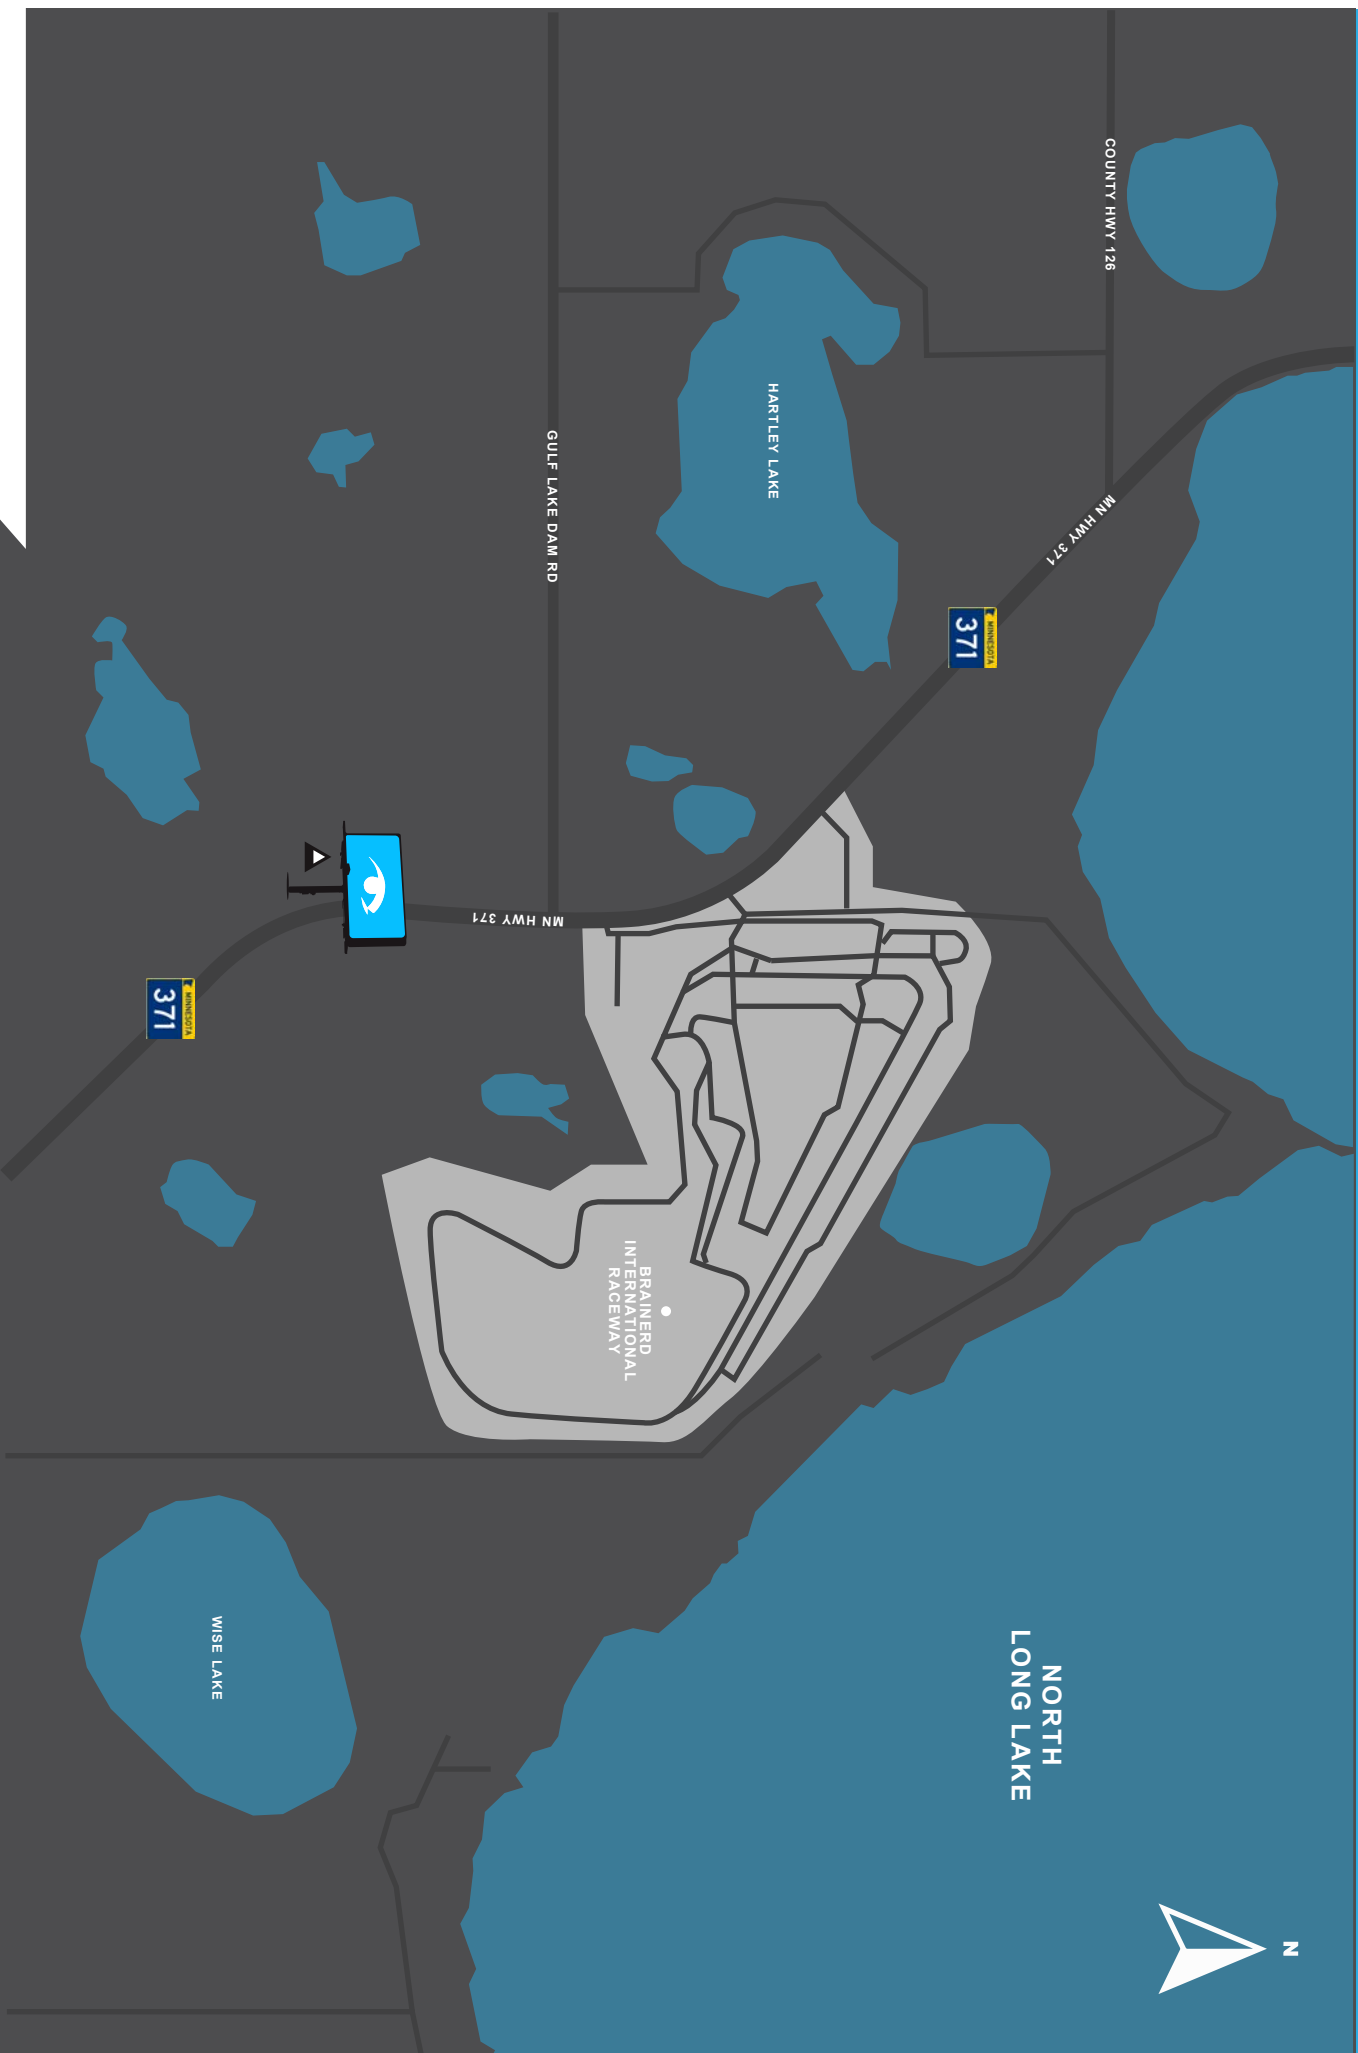

BILLBOARD LOCATIONS - BRAINERD, MN

DIGITAL

Brainerd Location Hwy 371 Brainerd, MN

- ◆ 12.6' x 34.65' (wide)
- ◆ Art Specs: 480 pixels x 1320 pixels (wide) - 72dpi RGB
- ◆ Primary Artery: Hwy 371
 - 21,500 views daily • 645,000 views / month • 7,740,000 views annually
 - GPS: 46.4054 Latitude, -94.2859 Longitude

iDRGBBNSF - Digital - South Facing

- ▶ Digital rates include creative design(s)
- ▶ Each digital unit displays 10 slots in 6 second intervals, 24 hours a day
- ▶ Please contact us for further details
(701) 552-6611
(320) 252-7680