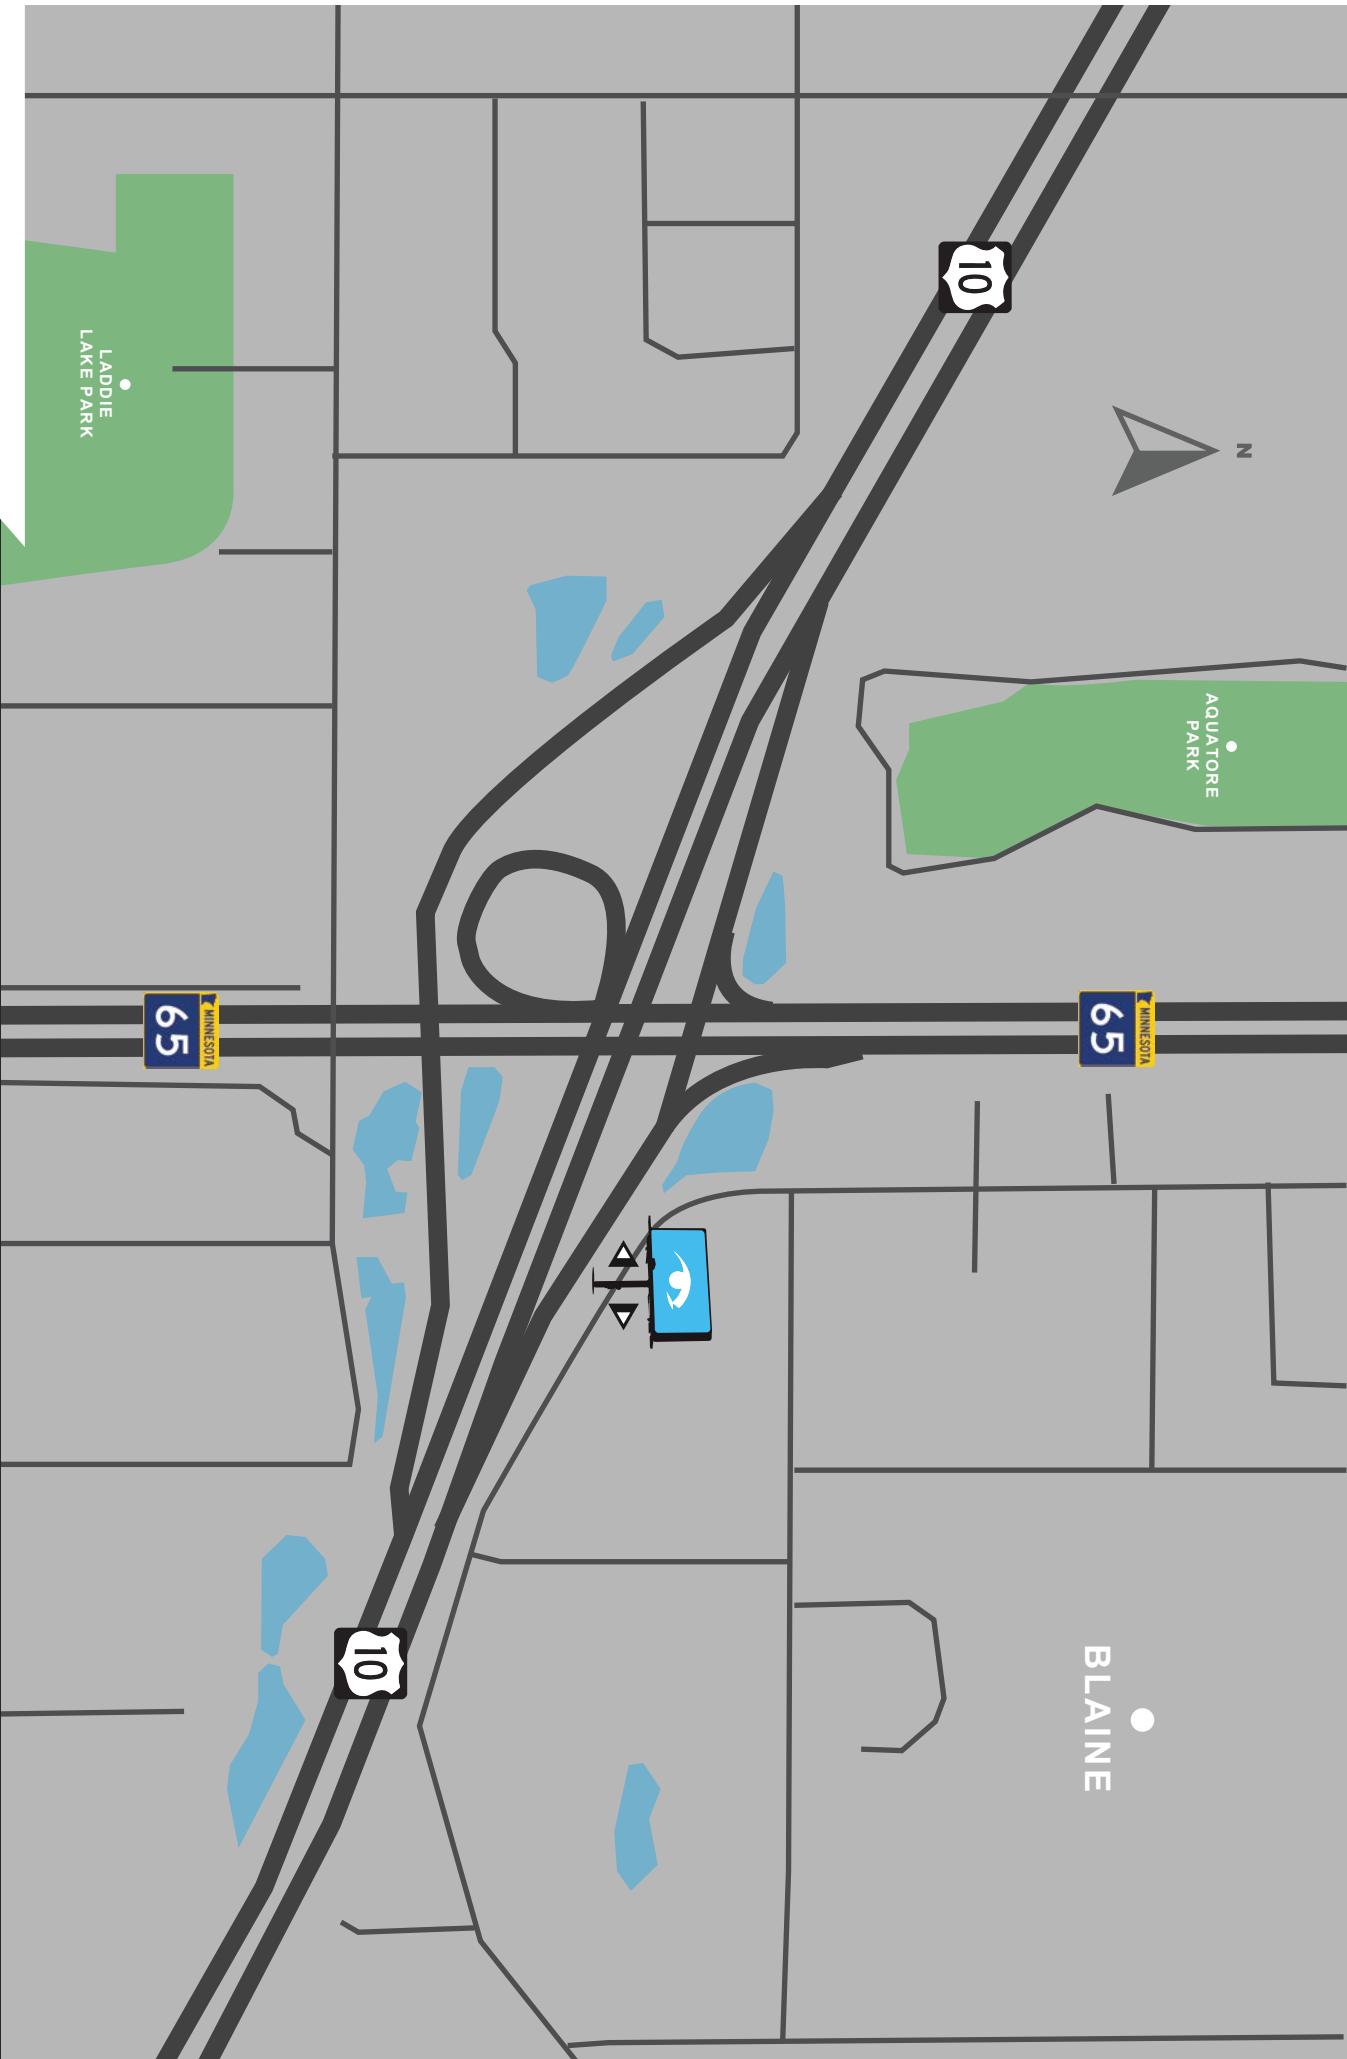

BILLBOARD LOCATIONS - BLAINE, MN

Blaine Location

Interstate 94
Blaine, MN

- ◆ 14' x 48' (wide)
- ◆ Art Specs: 520 pixels x 1800 pixels (wide) - 72dpi RGB
- ◆ Primary Artery: US Hwy 10
 - 88,000 views daily • 2,640,000 views / month • 31,680,000 views annually
 - GPS: 45.13369518 Latitude, -93.23122501 Longitude

iDRGBBLNEF - Digital - East Facing

iDRGBBLNWF - Digital - West Facing

- ▶ Digital rates include creative design(s)
- ▶ Each digital unit displays 10 slots in 6 second intervals, 24 hours a day
- ▶ Please contact us for further details