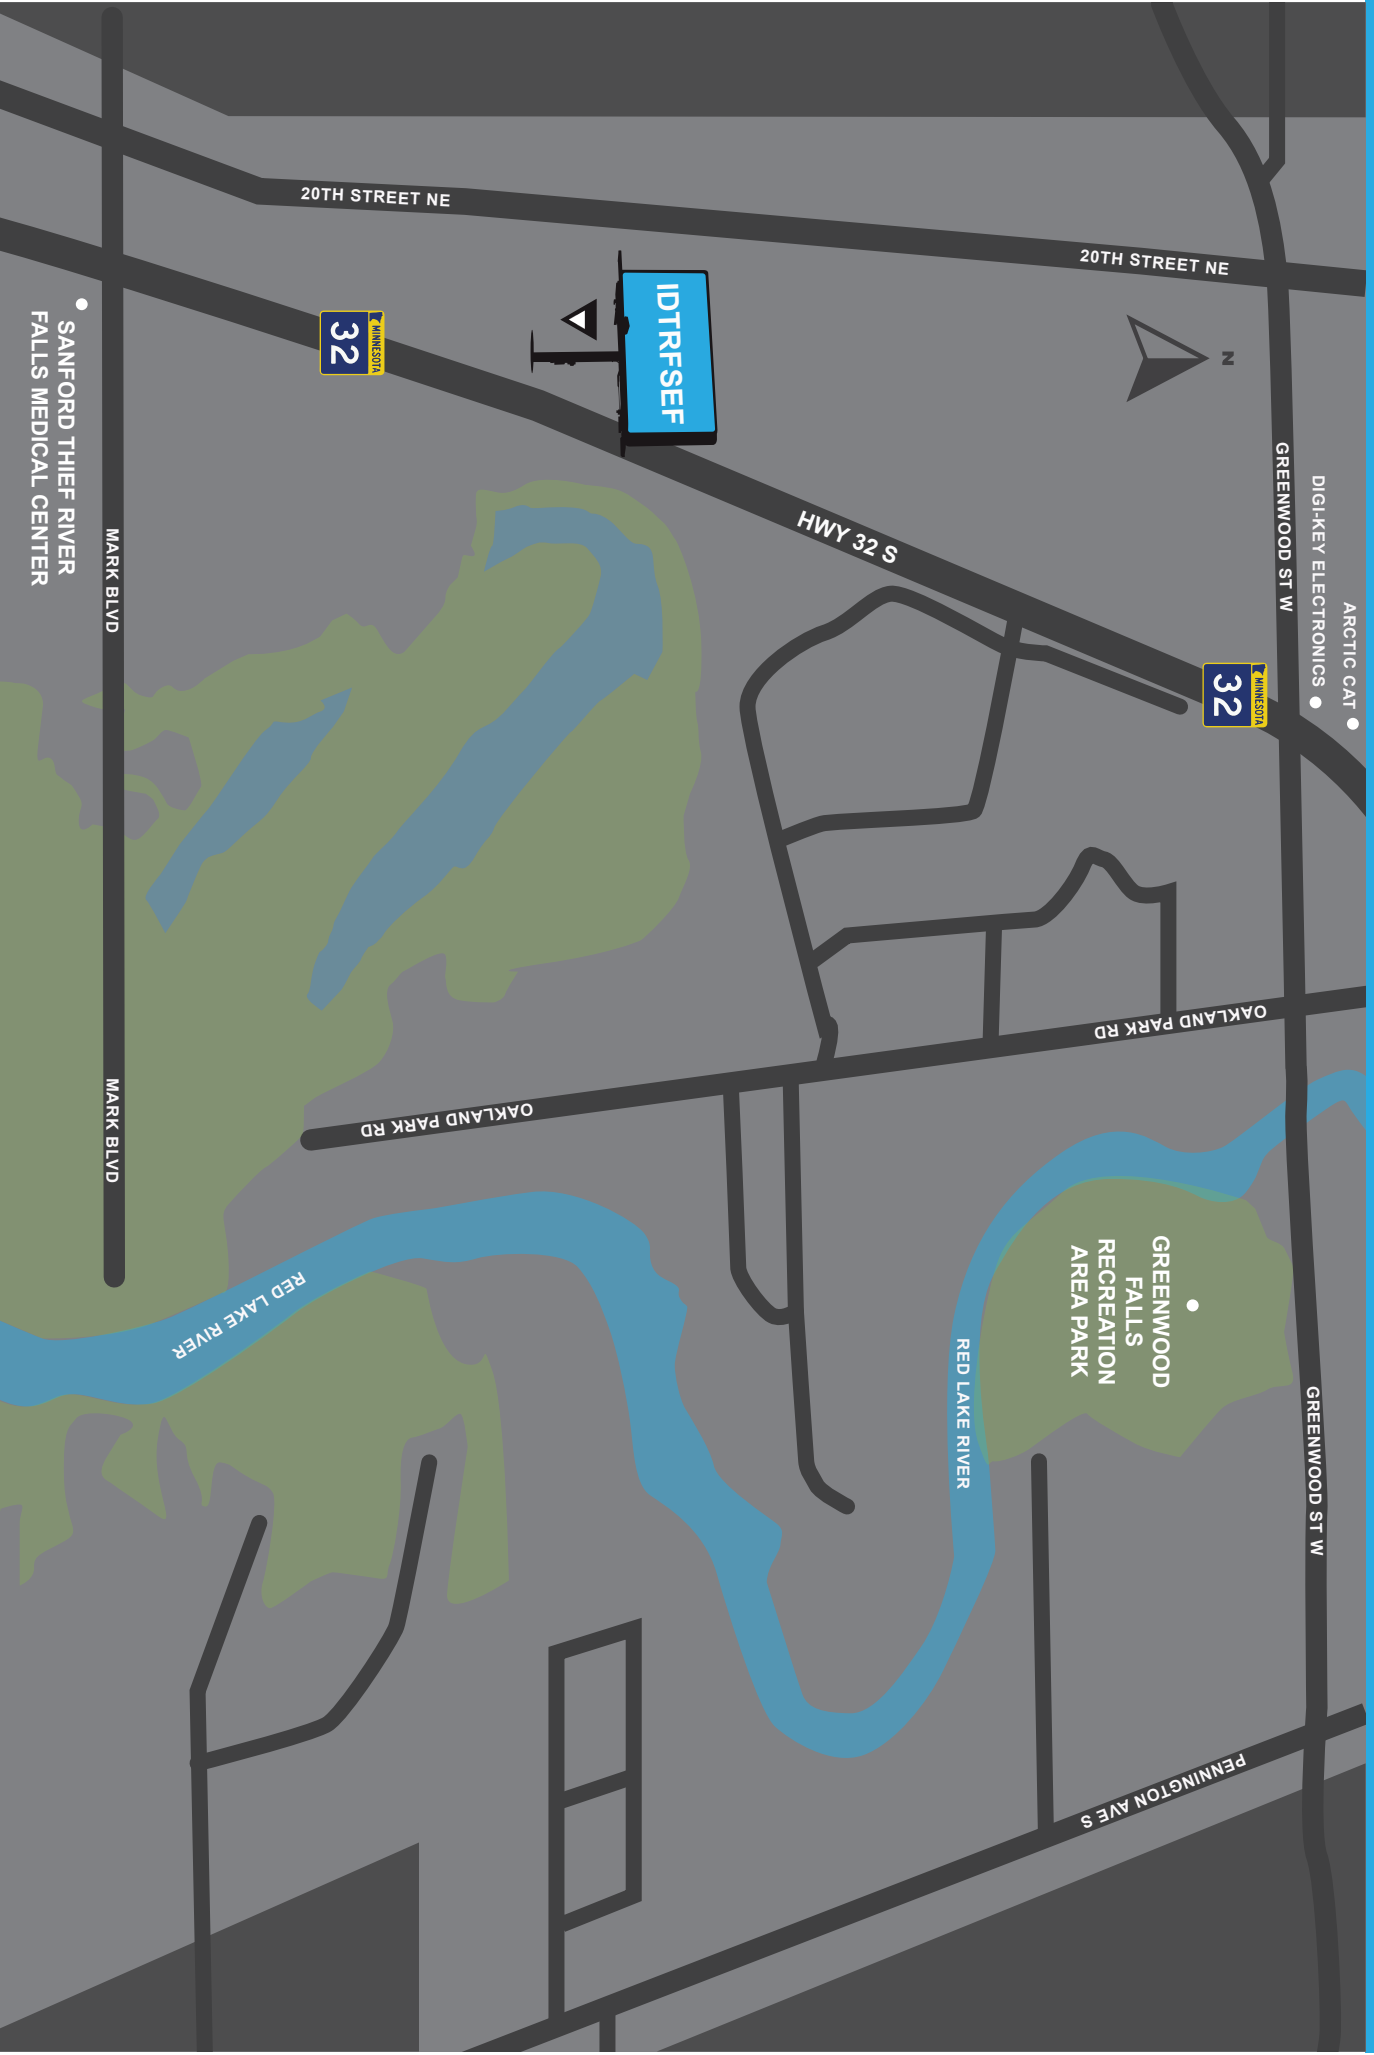

BILLBOARD LOCATIONS - THIEF RIVER FALLS, MN

1 Digital Billboard

iDTRFSEF - Digital - South Facing

10 feet x 30 feet (wide)

Art Specs: 1856 pixels x 576 pixels (wide) - 72dpi RGB

- 10,503 views daily • 315,090 views / flight • 3,833,595 views annually
- GPS: 48.09613 Latitude, -96.19632 Longitude

iDTRFSEF

Thief River Falls Location

1345 Hwy 32 S. - Thief River Falls, MN

What you receive:

- 1340 spots guaranteed per day
- No production charges
- Creative changes weekly, daily, or even hourly!
- Each digital unit displays 6 slots in 10 second intervals - 24 hours a day

- Digital rates include creative design(s),
- Each digital unit displays 10 slots in 6 second intervals, 24 hours a day.
- Please contact us for further details at (701) 630-4466.

iDIGITAL

BILLBOARD LOCATIONS - THIEF RIVER FALLS, MN