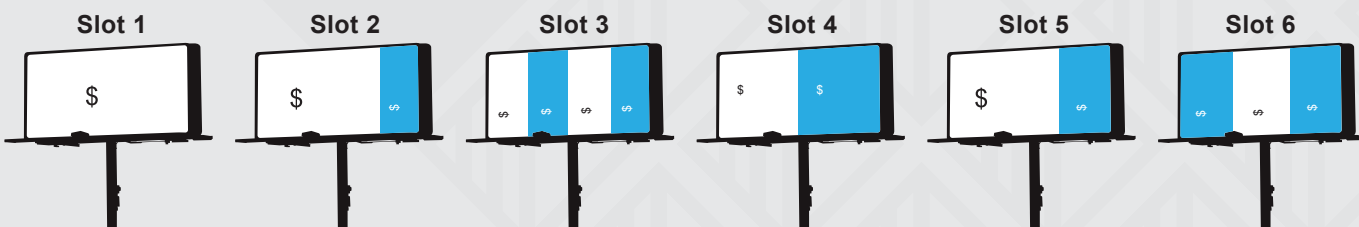

Option of split-screen advertising

- Digital rates include creative design(s),
- Each digital unit displays 10 slots in 6 second intervals, 24 hours a day.
- Please contact us for further details at (701) 630-4466.

RATECARD - THIEF RIVER FALLS, MN